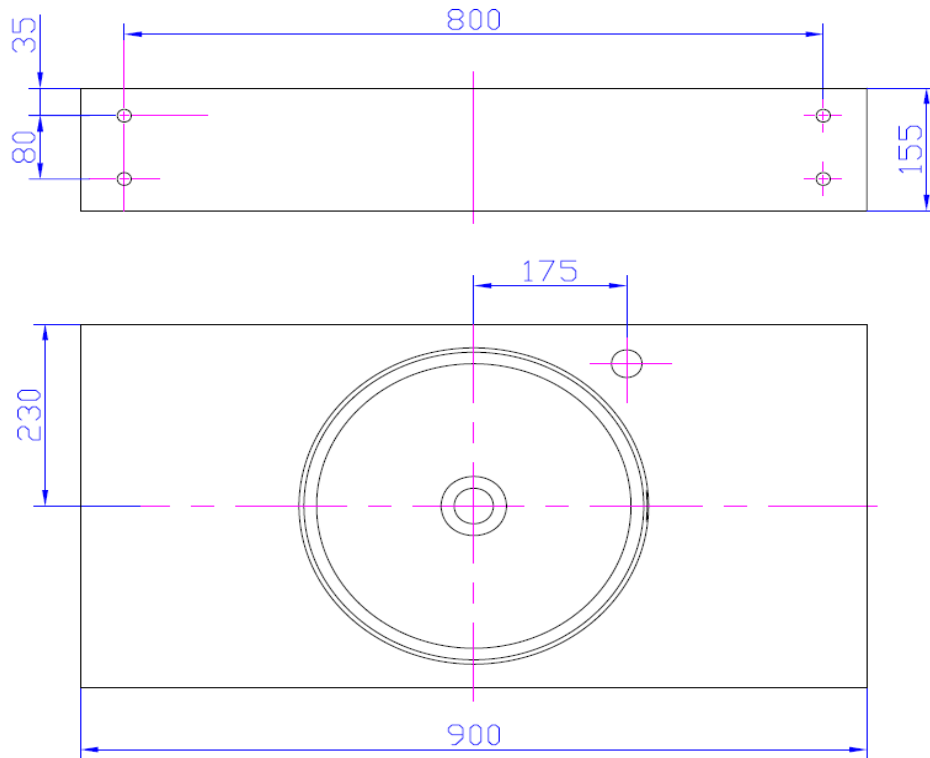

ZADIG 900 BASIN

PRODUCT CODE	ZSST90	STYLE	WALL HUNG
DIMENSIONS	900X460X155	WARRANTY	5 YEAR PRODUCT REPLACEMENT & 1 YEAR PARTS & LABOR
BRAND	FREDERIC	WASTE SIZE	32 mm
FINISH	WHITE GLOSS		
MATERIAL	CERAMIC		