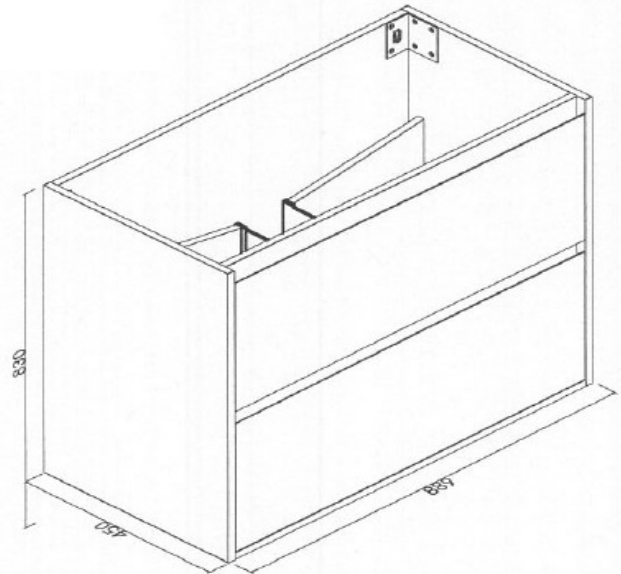

ZENA 900 MATT WHITE

PRODUCT CODE	ZF90MW	WARRANTY	12 MONTHS
DIMENSIONS	889WX450DX830H	STYLE	FLOOR/WALL HUNG WITH CONCEALED REMOVABLE KICKER
BRAND	FREDERIC		
FINISH	FRONT AND SIDE PANEL MATT WHITE FINISH		