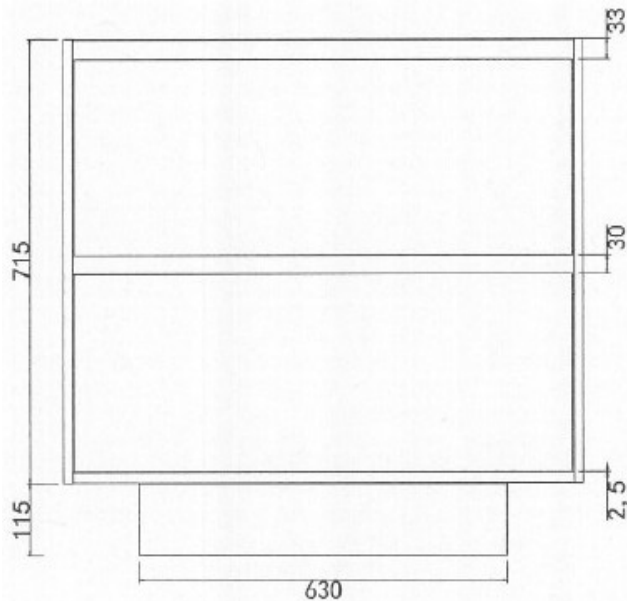

ZENA 900 MATT WHITE

PRODUCT CODE	ZF90MW	WARRANTY	12 MONTHS
DIMENSIONS	889WX450DX830H	STYLE	FLOOR/WALL HUNG WITH CONCEALED REMOVABLE KICKER
BRAND	FREDERIC		
FINISH	FRONT AND SIDE PANEL MATT WHITE FINISH		