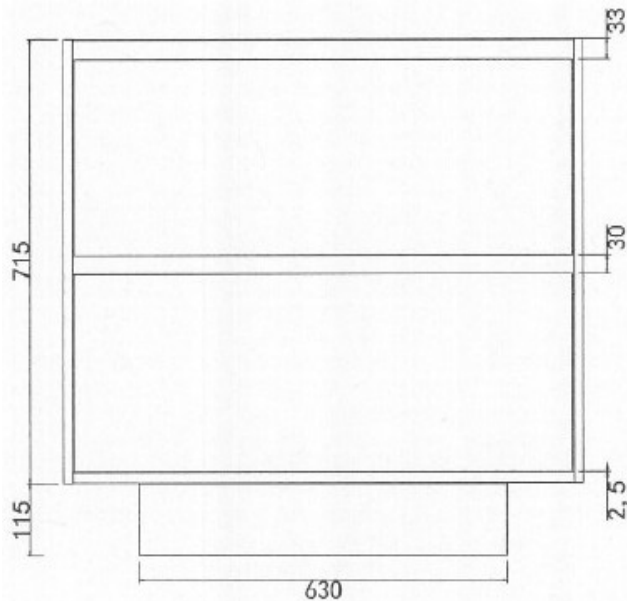

## ZENA 900 MATT BLACK

PRODUCT CODE	ZF90MB	WARRANTY	12 MONTHS
DIMENSIONS	889WX450DX830H	STYLE	FLOOR/WALL HUNG WITH CONCEALED REMOVABLE KICKER
BRAND	FREDERIC		
FINISH	FRONT AND SIDE PANEL MATT BLACK FINISH		