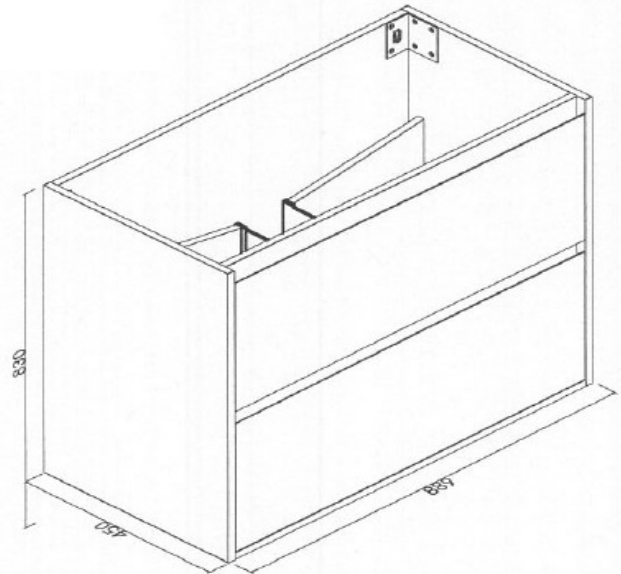

## ZENA 900 MATT BLACK

PRODUCT CODE	ZF90MB	WARRANTY	12 MONTHS
DIMENSIONS	889WX450DX830H	STYLE	FLOOR/WALL HUNG WITH CONCEALED REMOVABLE KICKER
BRAND	FREDERIC		
FINISH	FRONT AND SIDE PANEL MATT BLACK FINISH		