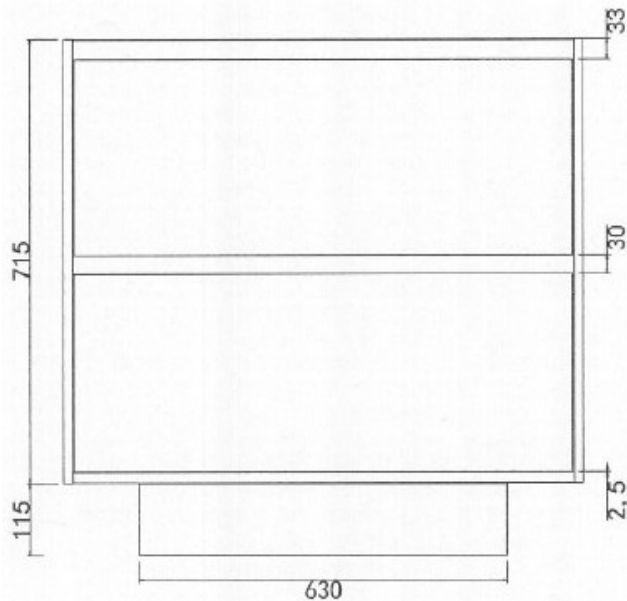

ZENA 900 M73

PRODUCT CODE	ZF90M73	WARRANTY	12 MONTHS
DIMENSIONS	889WX450DX830H	STYLE	FLOOR/WALL HUNG WITH CONCEALED REMOVABLE KICKER
BRAND	FREDERIC		
FINISH	FRONT AND SIDE PANEL M73 TIMBER FINISH		

Please note that these dimensions will vary by a few millimeters and DRJ AUSTRALIA PTY LTD is not liable if the installer uses the specifications to rough in, this is only a guide only. DRJ advises to have the DRJ product onsite when roughing in, this will assure the job is done correctly and accurately. Any information in regards to installation, please contact DRJ AUSTRALIA PTY LTD on: