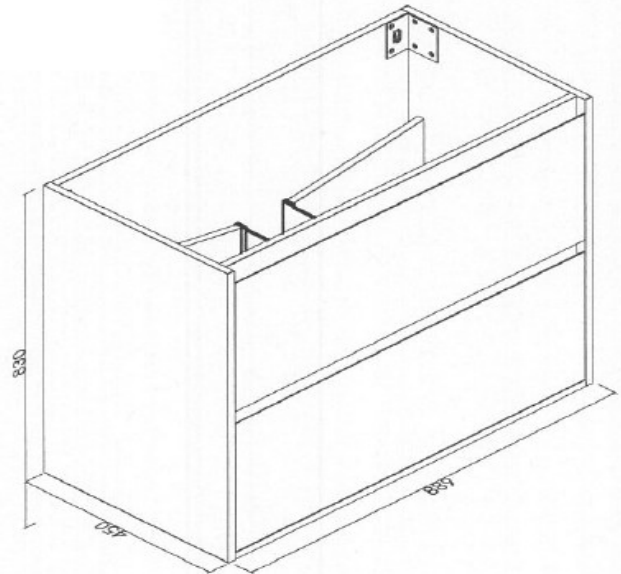

ZENA 900 M73

PRODUCT CODE	ZF90M73	WARRANTY	12 MONTHS
DIMENSIONS	889WX450DX830H	STYLE	FLOOR/WALL HUNG WITH CONCEALED REMOVABLE KICKER
BRAND	FREDERIC		
FINISH	FRONT AND SIDE PANEL M73 TIMBER FINISH		

Please note that these dimensions will vary by a few millimeters and DRJ AUSTRALIA PTY LTD is not liable if the installer uses the specifications to rough in, this is only a guide only. DRJ advises to have the DRJ product onsite when roughing in, this will assure the job is done correctly and accurately. Any information in regards to installation, please contact DRJ AUSTRALIA PTY LTD on: