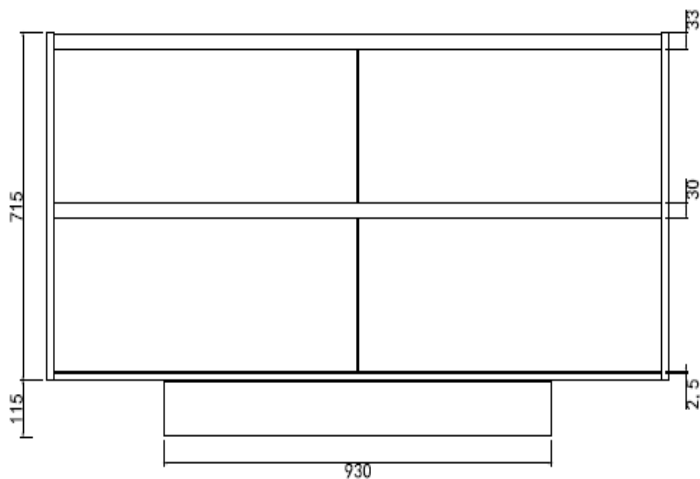

ZENA 1500 M73

PRODUCT CODE	ZF150M73	WARRANTY	12 MONTHS
DIMENSIONS	1500WX450DX830H	STYLE	FLOOR/WALL HUNG WITH CONCEALED REMOVABLE KICKER
BRAND	FREDERIC		
FINISH	FRONT AND SIDE PANEL M73 TIMBER FINISH		

Please note that these dimensions will vary by a few millimeters and DRJ AUSTRALIA PTY LTD is not liable if the installer uses the specifications to rough in, this is only a guide only. DRJ advises to have the DRJ product onsite when roughing in, this will assure the job is done correctly and accurately. Any information in regards to installation, please contact DRJ AUSTRALIA PTY LTD on: