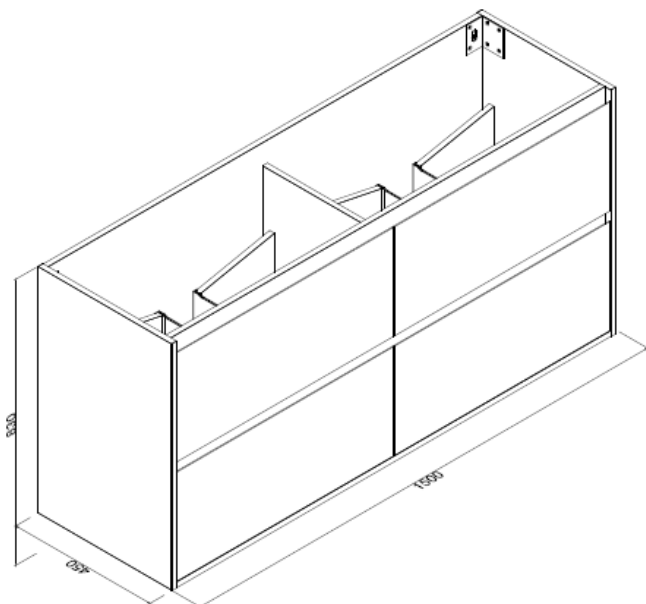

ZENA 1500 M73

PRODUCT CODE	ZF150M73	WARRANTY	12 MONTHS
DIMENSIONS	1500WX450DX830H	STYLE	FLOOR/WALL HUNG WITH CONCEALED REMOVABLE KICKER
BRAND	FREDERIC		
FINISH	FRONT AND SIDE PANEL M73 TIMBER FINISH		

Please note that these dimensions will vary by a few millimeters and DRJ AUSTRALIA PTY LTD is not liable if the installer uses the specifications to rough in, this is only a guide only. DRJ advises to have the DRJ product onsite when roughing in, this will assure the job is done correctly and accurately. Any information in regards to installation, please contact DRJ AUSTRALIA PTY LTD on: