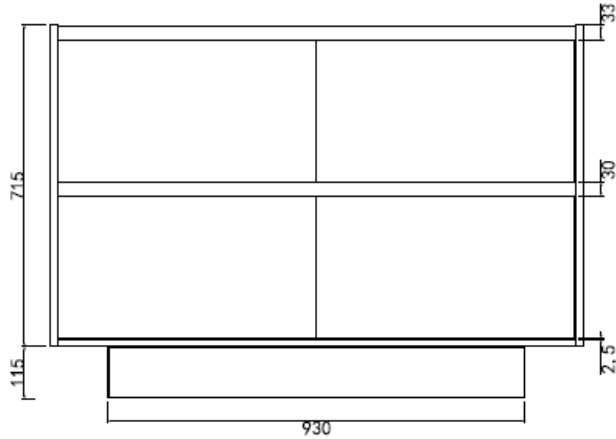

ZENA 1200 MATT WHITE

PRODUCT CODE	ZF120MW	WARRANTY	12 MONTHS
DIMENSIONS	1190WX450DX830H	STYLE	FLOOR/WALL HUNG WITH CONCEALED REMOVABLE KICKER
BRAND	FREDERIC		
FINISH	FRONT AND SIDE PANEL MATT WHITE FINISH		