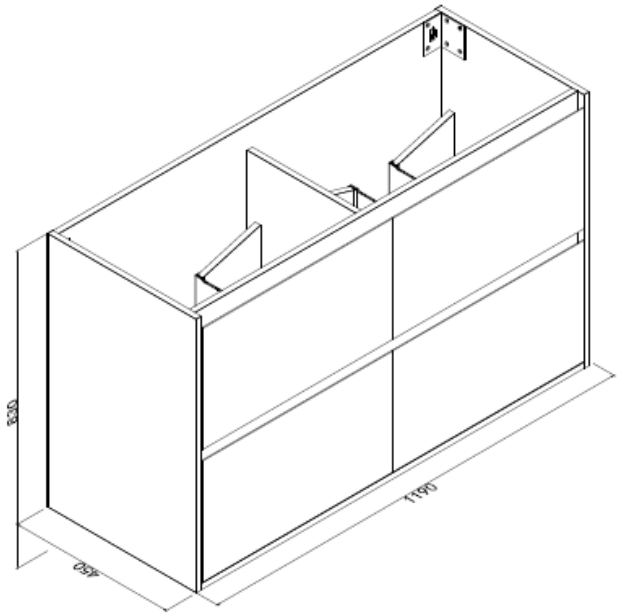

ZENA 1200 MATT WHITE

PRODUCT CODE	ZF120MW	WARRANTY	12 MONTHS
DIMENSIONS	1190WX450DX830H	STYLE	FLOOR/WALL HUNG WITH CONCEALED REMOVABLE KICKER
BRAND	FREDERIC		
FINISH	FRONT AND SIDE PANEL MATT WHITE FINISH		