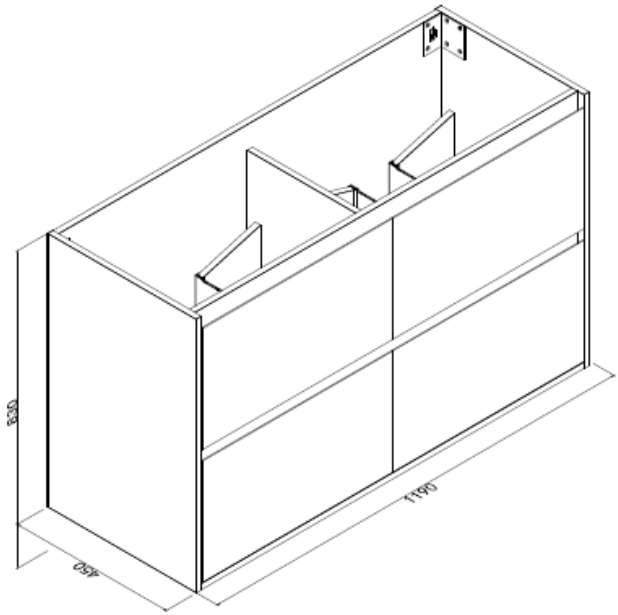

ZENA 1200 GLOSS WHITE

PRODUCT CODE	ZF120GW	WARRANTY	12 MONTHS
DIMENSIONS	1190WX450DX830H	STYLE	FLOOR/WALL HUNG WITH CONCEALED REMOVABLE KICKER
BRAND	FREDERIC		
FINISH	FRONT AND SIDE PANEL GLOSS WHITE FINISH		