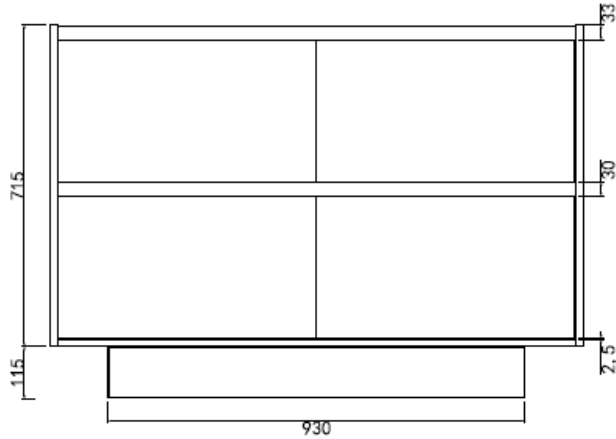

ZENA 1200 GLOSS WHITE

PRODUCT CODE	ZF120GW	WARRANTY	12 MONTHS
DIMENSIONS	1190WX450DX830H	STYLE	FLOOR/WALL HUNG WITH CONCEALED REMOVABLE KICKER
BRAND	FREDERIC		
FINISH	FRONT AND SIDE PANEL GLOSS WHITE FINISH		