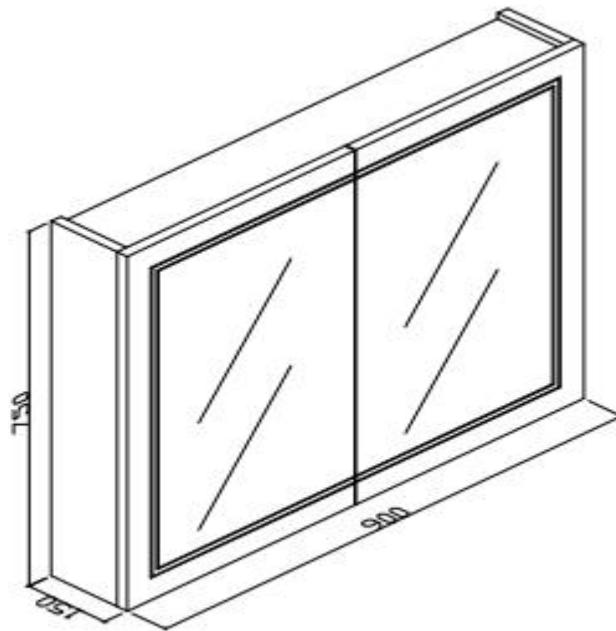

## VICTORIA 900 MIRROR CABINET

PRODUCT CODE	VM90	STYLE	WALL HUNG
DIMENSIONS	900X750X150	WARRANTY	12 MONTHS
BRAND	FREDERIC		
FINISH	MATT WHITE		

Please note that these dimensions will vary by a few millimeters and DRJ AUSTRALIA PTY LTD is not liable if the installer uses the specifications to rough in, this is only a guide only. DRJ advises to have the DRJ product onsite when roughing in, this will assure the job is done correctly and accurately. Any information in regards to installation, please contact DRJ AUSTRALIA PTY LTD on: