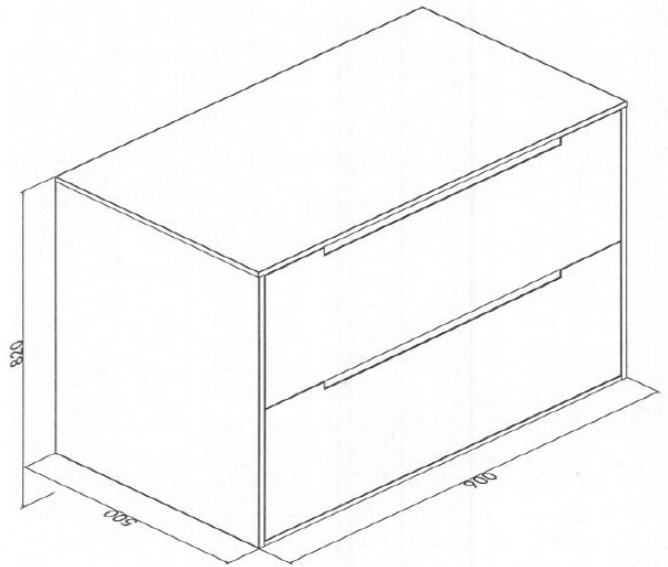

RADLEY PLUS 900 M73

PRODUCT CODE	RKL90M73	WARRANTY	12 MONTHS
DIMENSIONS	900WX500DX820H	STYLE	FLOOR/WALL HUNG WITH CONCEALED REMOVABLE KICKER
BRAND	FREDERIC		
FINISH	2 PACK WHITE GLOSS DRAWERS/ TOP & SIDE PANEL M73 FINISH		