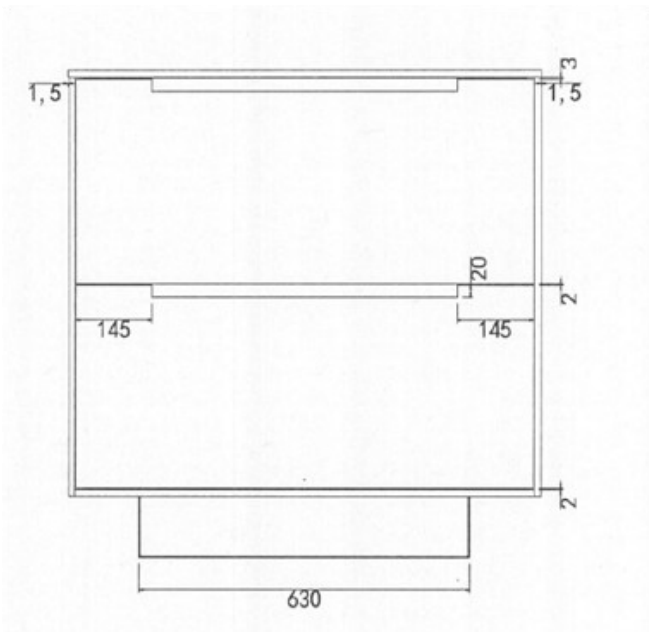

RADLEY PLUS 900 M73

PRODUCT CODE	RKL90M73	WARRANTY	12 MONTHS
DIMENSIONS	900WX500DX820H	STYLE	FLOOR/WALL HUNG WITH CONCEALED REMOVABLE KICKER
BRAND	FREDERIC		
FINISH	2 PACK WHITE GLOSS DRAWERS/ TOP & SIDE PANEL M73 FINISH		