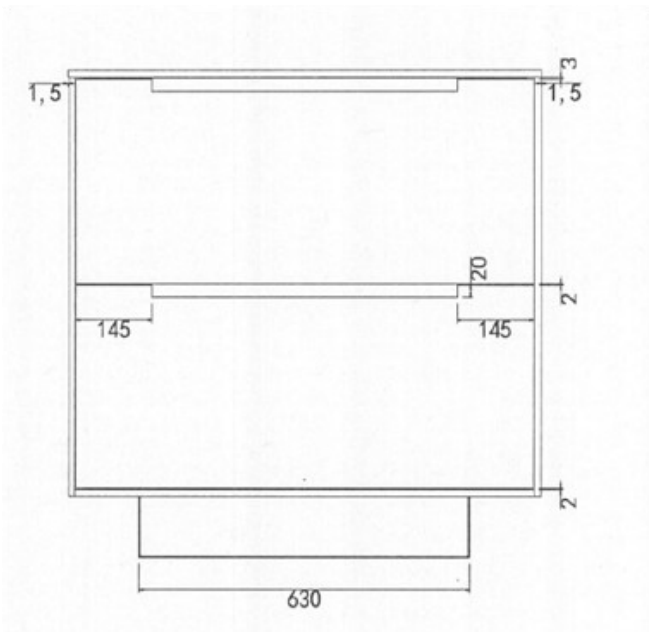

RADLEY PLUS 900 M18

PRODUCT CODE	RKL90M18	WARRANTY	5YEAR
DIMENSIONS	900WX500DX820H	STYLE	FLOOR/WALL HUNG WITH CONCEALED REMOVABLE KICKER
BRAND	FREDERIC		
FINISH	2 PACK WHITE GLOSS DRAWERS/ TOP & SIDE PANEL M18 FINISH		