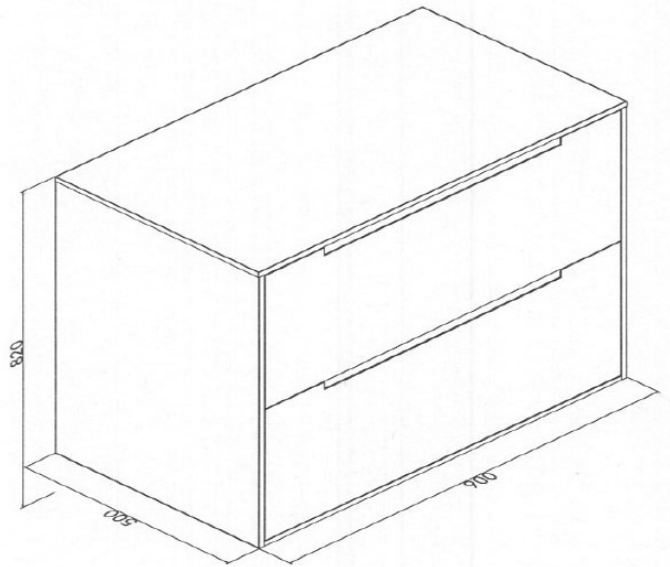

RADLEY PLUS 900 M18

PRODUCT CODE	RKL90M18	WARRANTY	5YEAR
DIMENSIONS	900WX500DX820H	STYLE	FLOOR/WALL HUNG WITH CONCEALED REMOVABLE KICKER
BRAND	FREDERIC		
FINISH	2 PACK WHITE GLOSS DRAWERS/ TOP & SIDE PANEL M18 FINISH		