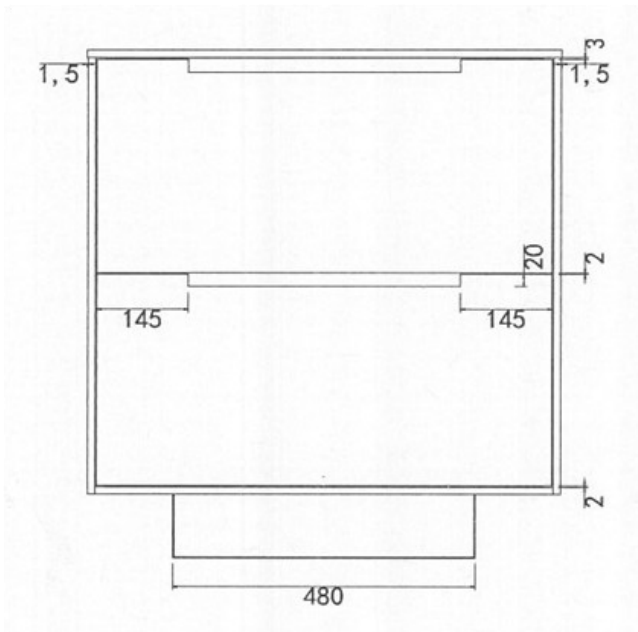

RADLEY PLUS 750 M18

PRODUCT CODE	RKL75M18	WARRANTY	1 YEAR PRODUCT REPLACEMENT
DIMENSIONS	750WX500DX820H	STYLE	FLOOR/WALL HUNG WITH CONCEALED REMOVABLE KICKER
BRAND	FREDERIC		
FINISH	2 PACK WHITE GLOSS DRAWERS/ TOP & SIDE PANEL M18 FINISH		