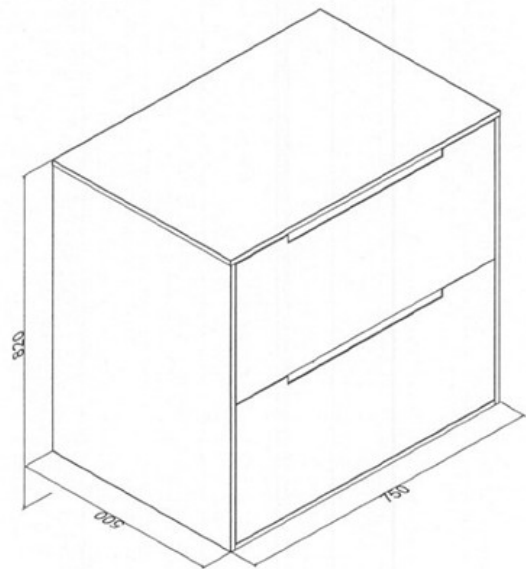

RADLEY PLUS 750 M18

PRODUCT CODE	RKL75M18	WARRANTY	1 YEAR PRODUCT REPLACEMENT
DIMENSIONS	750WX500DX820H	STYLE	FLOOR/WALL HUNG WITH CONCEALED REMOVABLE KICKER
BRAND	FREDERIC		
FINISH	2 PACK WHITE GLOSS DRAWERS/ TOP & SIDE PANEL M18 FINISH		