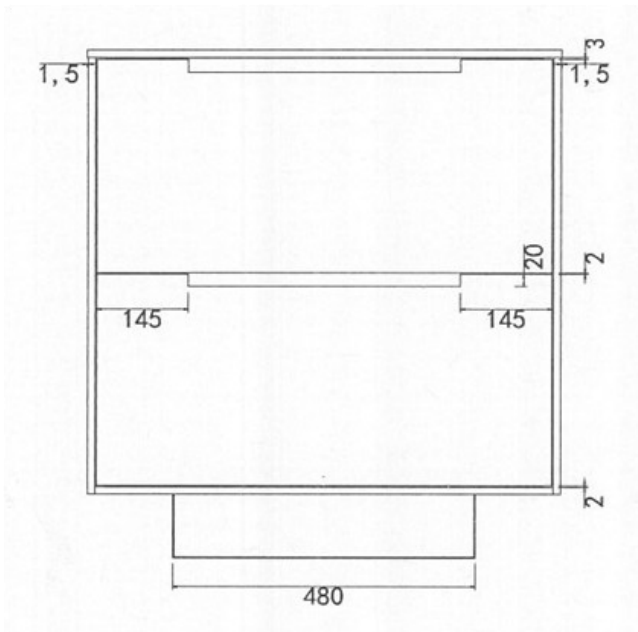

RADLEY PLUS 750 M11

PRODUCT CODE	RKL75M11	WARRANTY	1 YEAR PRODUCT REPLACEMENT
DIMENSIONS	750WX500DX820H	STYLE	FLOOR/WALL HUNG WITH CONCEALED REMOVABLE KICKER
BRAND	FREDERIC		
FINISH	2 PACK WHITE GLOSS DRAWERS/ TOP & SIDE PANEL M11 FINISH		