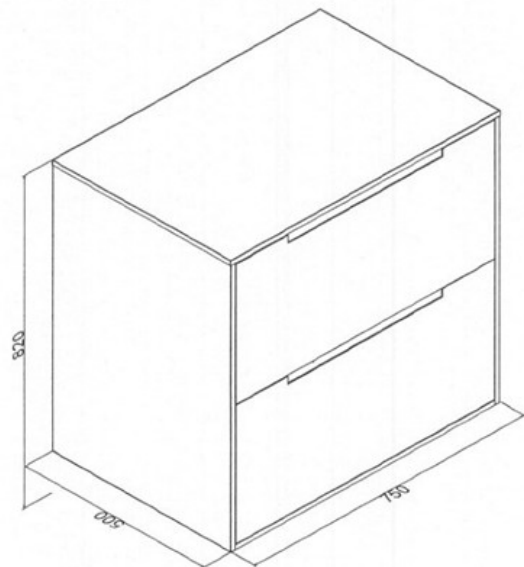

RADLEY PLUS 750 M11

PRODUCT CODE	RKL75M11	WARRANTY	1 YEAR PRODUCT REPLACEMENT
DIMENSIONS	750WX500DX820H	STYLE	FLOOR/WALL HUNG WITH CONCEALED REMOVABLE KICKER
BRAND	FREDERIC		
FINISH	2 PACK WHITE GLOSS DRAWERS/ TOP & SIDE PANEL M11 FINISH		