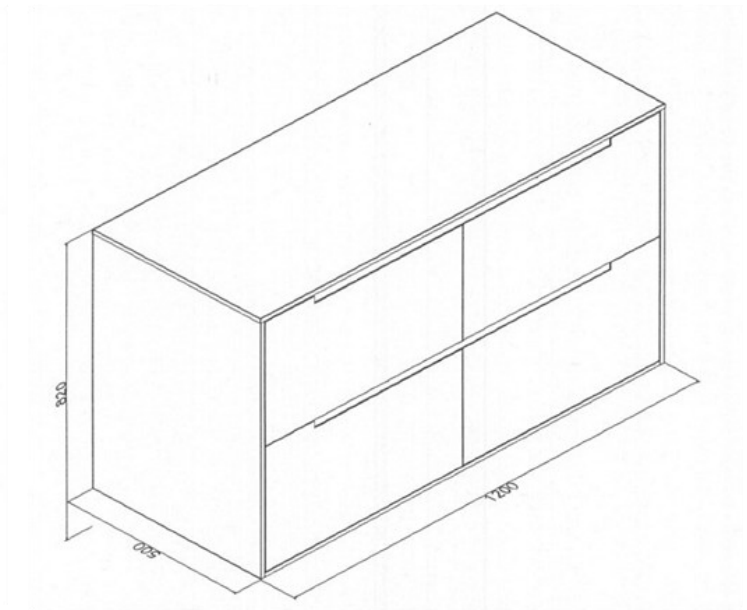

## RADLEY PLUS 1200 M73

PRODUCT CODE	RKL120M73	WARRANTY	12 MONTHS
DIMENSIONS	1200WX500DX820H	STYLE	FLOOR/WALL HUNG WITH CONCEALED REMOVABLE KICKER
BRAND	FREDERIC		
FINISH	2 PACK WHITE GLOSS DRAWERS/ TOP & SIDE PANEL M73 FINISH		