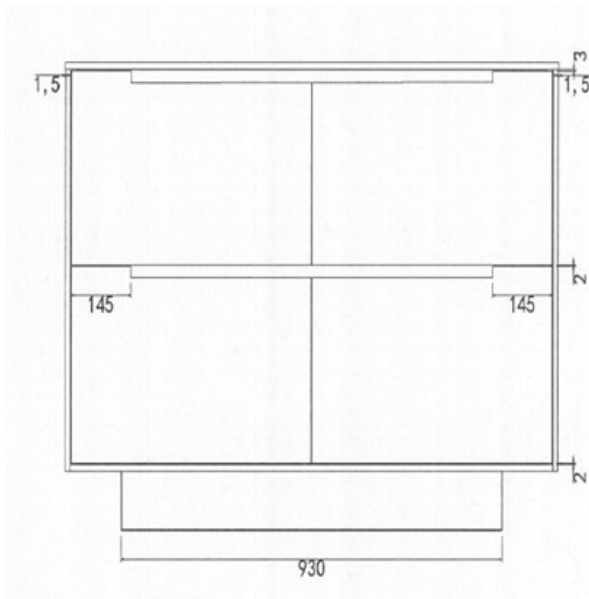

## RADLEY PLUS 1200 M73

PRODUCT CODE	RKL120M73	WARRANTY	12 MONTHS
DIMENSIONS	1200WX500DX820H	STYLE	FLOOR/WALL HUNG WITH CONCEALED REMOVABLE KICKER
BRAND	FREDERIC		
FINISH	2 PACK WHITE GLOSS DRAWERS/ TOP & SIDE PANEL M73 FINISH		