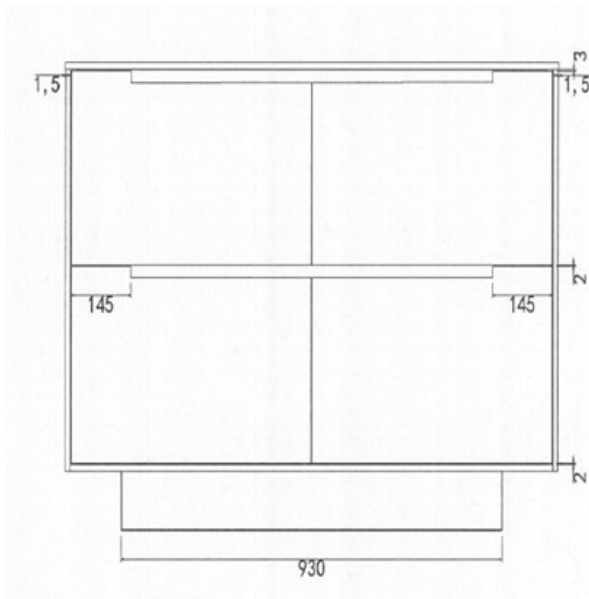

RADLEY PLUS 1200 M18

PRODUCT CODE	RKL120M18	WARRANTY	12 MONTHS
DIMENSIONS	1200WX500DX820H	STYLE	FLOOR/WALL HUNG WITH CONCEALED REMOVABLE KICKER
BRAND	FREDERIC		
FINISH	2 PACK WHITE GLOSS DRAWERS/ TOP & SIDE PANEL M18 FINISH		