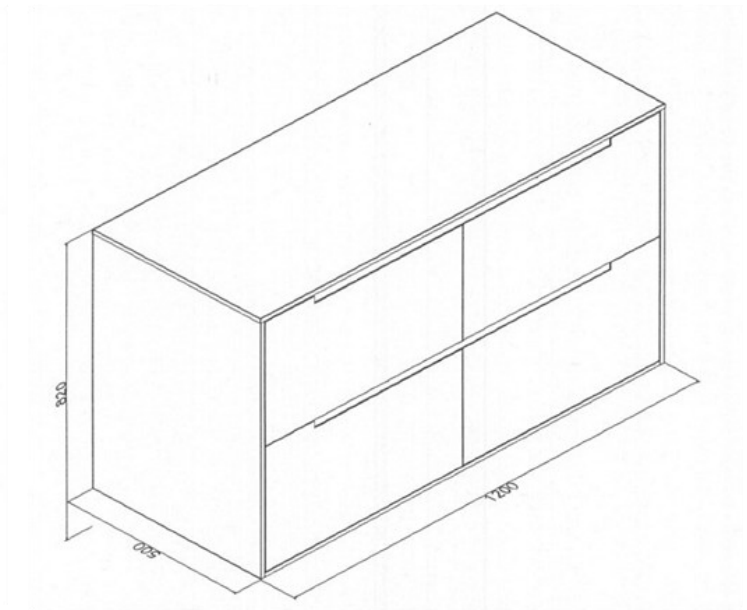

RADLEY PLUS 1200 M18

PRODUCT CODE	RKL120M18	WARRANTY	12 MONTHS
DIMENSIONS	1200WX500DX820H	STYLE	FLOOR/WALL HUNG WITH CONCEALED REMOVABLE KICKER
BRAND	FREDERIC		
FINISH	2 PACK WHITE GLOSS DRAWERS/ TOP & SIDE PANEL M18 FINISH		