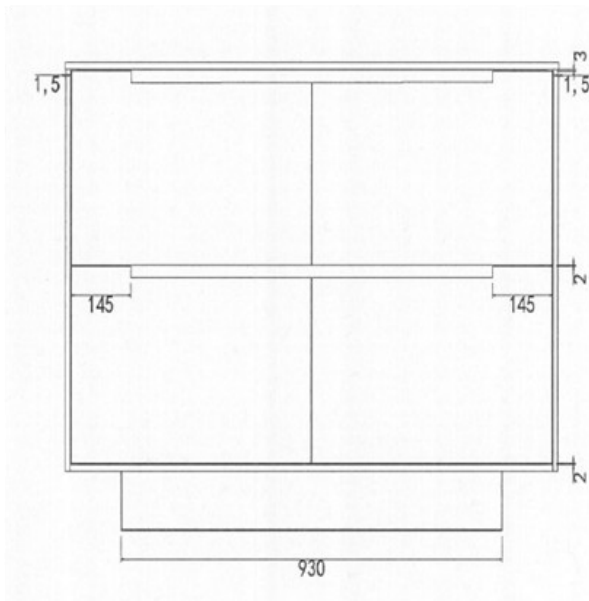

RADLEY PLUS 1200 M11

PRODUCT CODE	RKL120M11	WARRANTY	12 MONTHS
DIMENSIONS	1200WX500DX820H	STYLE	FLOOR/WALL HUNG WITH CONCEALED REMOVABLE KICKER
BRAND	FREDERIC		
FINISH	2 PACK WHITE GLOSS DRAWERS/ TOP & SIDE PANEL M11 FINISH		