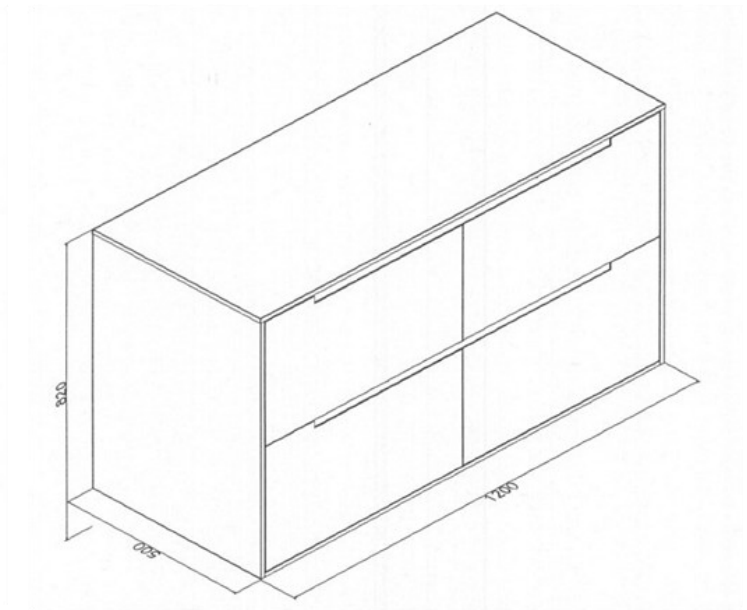

RADLEY PLUS 1200 M11

PRODUCT CODE	RKL120M11	WARRANTY	12 MONTHS
DIMENSIONS	1200WX500DX820H	STYLE	FLOOR/WALL HUNG WITH CONCEALED REMOVABLE KICKER
BRAND	FREDERIC		
FINISH	2 PACK WHITE GLOSS DRAWERS/ TOP & SIDE PANEL M11 FINISH		