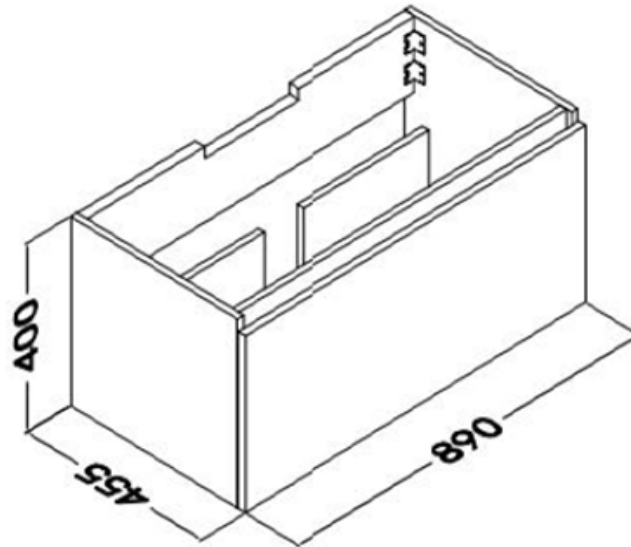

REUBEN 900

PRODUCT CODE	R90W	WARRANTY	1 YEAR PRODUCT REPLACEMENT
DIMENSIONS	890X455X400	STYLE	WALL HUNG
BRAND	FREDERIC		
FINISH	2 PACK GLOSS WHITE FINISH		

Please note that these dimensions will vary by a few millimeters and DRJ AUSTRALIA PTY LTD is not liable if the installer uses the specifications to rough in, this is only a guide only. DRJ advises to have the DRJ product onsite when roughing in, this will assure the job is done correctly and accurately. Any information in regards to installation, please contact DRJ AUSTRALIA PTY LTD on: