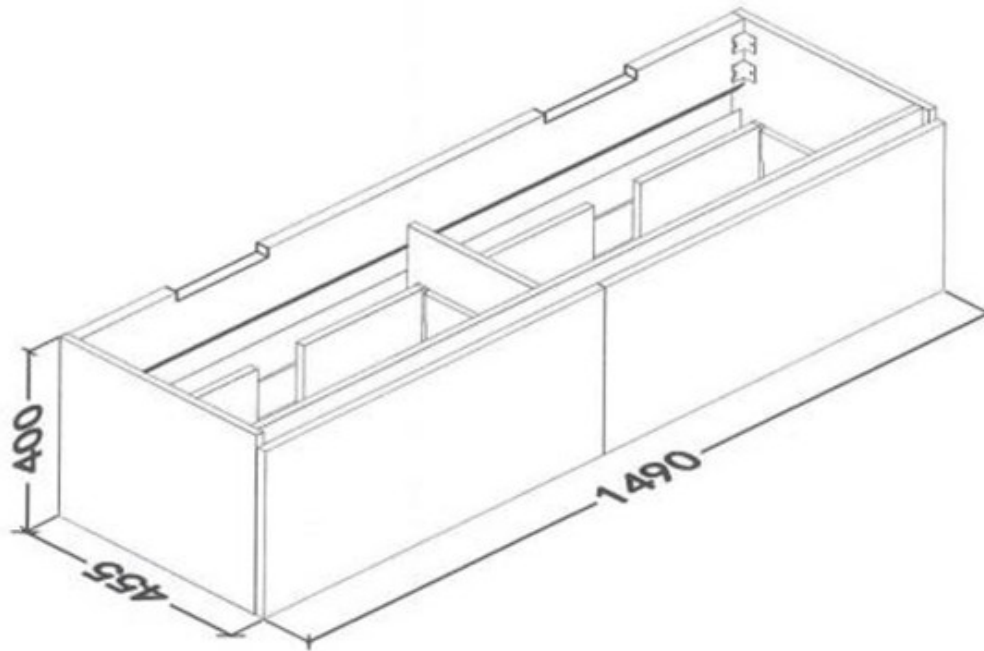

REUBEN 1500

PRODUCT CODE	R150W	WARRANTY	1 YEAR PRODUCT REPLACEMENT
DIMENSIONS	1490455X400	STYLE	WALL HUNG
BRAND	FREDERIC		
FINISH	2 PACK GLOSS WHITE FINISH		

Please note that these dimensions will vary by a few millimeters and DRJ AUSTRALIA PTY LTD is not liable if the installer uses the specifications to rough in, this is only a guide only. DRJ advises to have the DRJ product onsite when roughing in, this will assure the job is done correctly and accurately. Any information in regards to installation, please contact DRJ AUSTRALIA PTY LTD on: