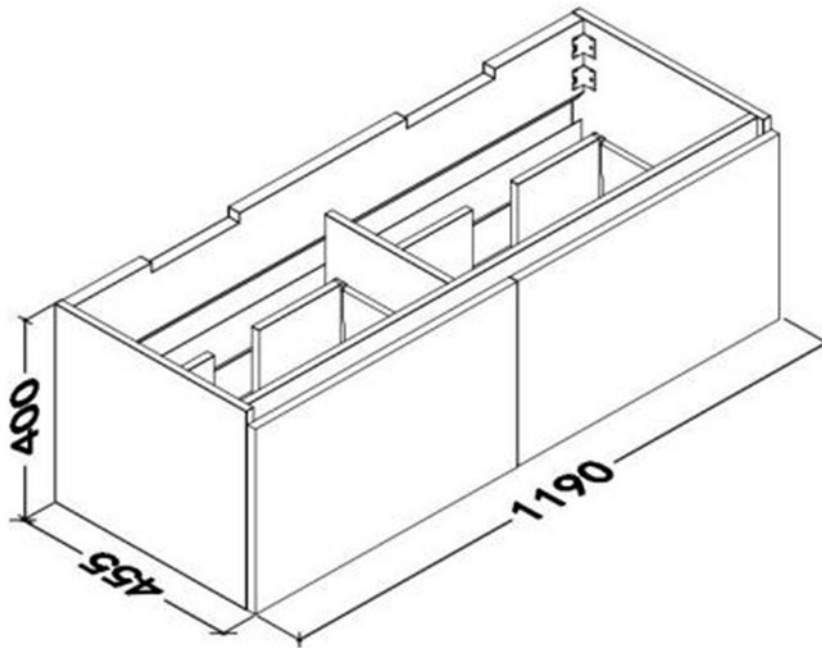

## REUBEN 1200

PRODUCT CODE	R120W	WARRANTY	1 YEAR PRODUCT REPLACEMENT
DIMENSIONS	1190455X400	STYLE	WALL HUNG
BRAND	FREDERIC		
FINISH	2 PACK GLOSS WHITE FINISH		

Please note that these dimensions will vary by a few millimeters and DRJ AUSTRALIA PTY LTD is not liable if the installer uses the specifications to rough in, this is only a guide only. DRJ advises to have the DRJ product onsite when roughing in, this will assure the job is done correctly and accurately. Any information in regards to installation, please contact DRJ AUSTRALIA PTY LTD on: