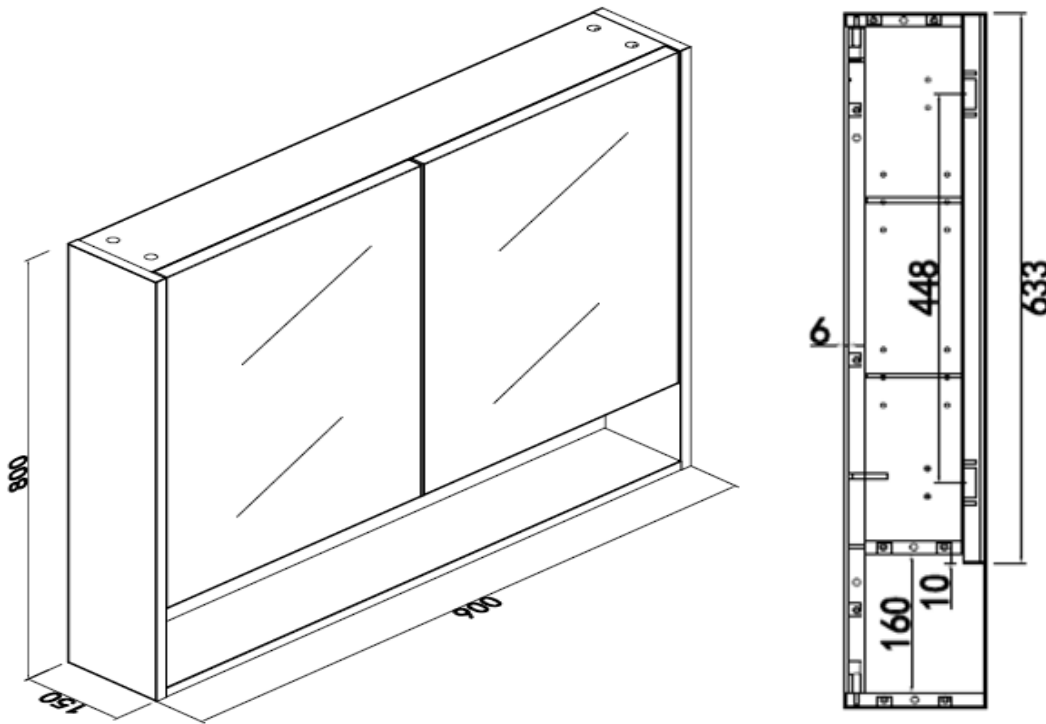

## RADLEY 900 MIRROR

PRODUCT CODE	MRP90M11	STYLE	WALL HUNG
DIMENSIONS	900X800X150	WARRANTY	12 MONTHS
BRAND	FREDERIC		
FINISH	M11 TIMBER FINISH ALSO AVAILABLE IN M18,M73, MW &MB FINISH		

Please note that these dimensions will vary by a few millimeters and DRJ AUSTRALIA PTY LTD is not liable if the installer uses the specifications to rough in, this is only a guide only. DRJ advises to have the DRJ product onsite when roughing in, this will assure the job is done correctly and accurately. Any information in regards to installation, please contact DRJ AUSTRALIA PTY LTD on: