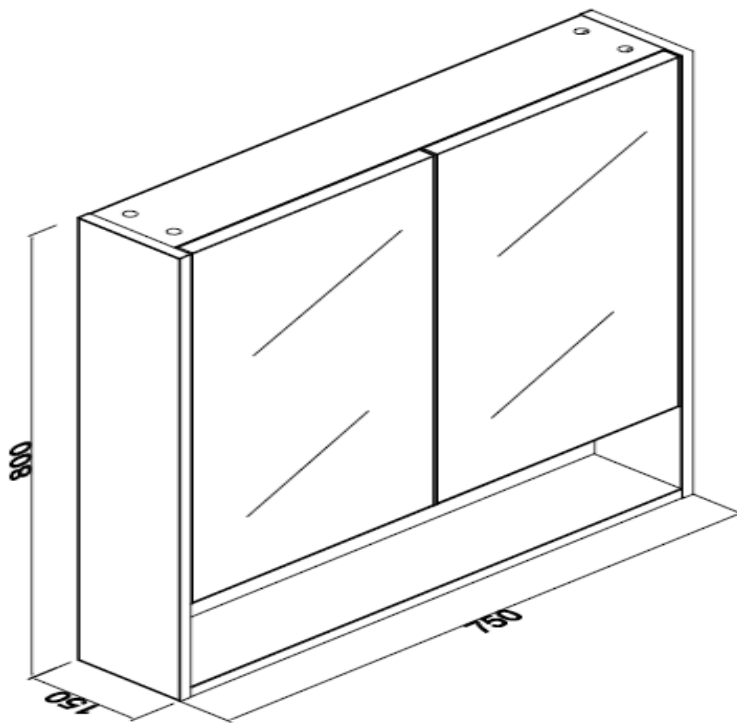

RADLEY 750 MIRROR

PRODUCT CODE	MRP75M11	STYLE	WALL HUNG
DIMENSIONS	750X800X150	WARRANTY	12 MONTHS
BRAND	FREDERIC		
FINISH	M11 TIMBER FINISH ALSO AVAILABLE IN M18,M73 FINISH		

Please note that these dimensions will vary by a few millimeters and DRJ AUSTRALIA PTY LTD is not liable if the installer uses the specifications to rough in, this is only a guide only. DRJ advises to have the DRJ product onsite when roughing in, this will assure the job is done correctly and accurately. Any information in regards to installation, please contact DRJ AUSTRALIA PTY LTD on: