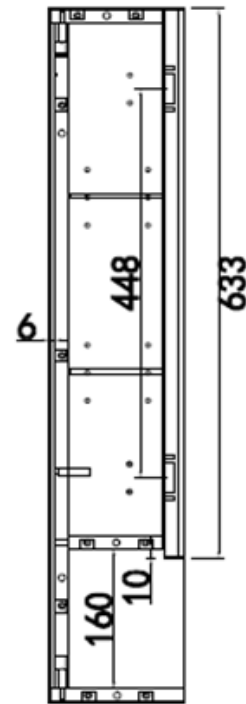

RADLEY 750 MIRROR

PRODUCT CODE	MRP75M11	STYLE	WALL HUNG
DIMENSIONS	750X800X150	WARRANTY	12 MONTHS
BRAND	FREDERIC		
FINISH	M11 TIMBER FINISH ALSO AVAILABLE IN M18,M73 FINISH		

Please note that these dimensions will vary by a few millimeters and DRJ AUSTRALIA PTY LTD is not liable if the installer uses the specifications to rough in, this is only a guide only. DRJ advises to have the DRJ product onsite when roughing in, this will assure the job is done correctly and accurately. Any information in regards to installation, please contact DRJ AUSTRALIA PTY LTD on: