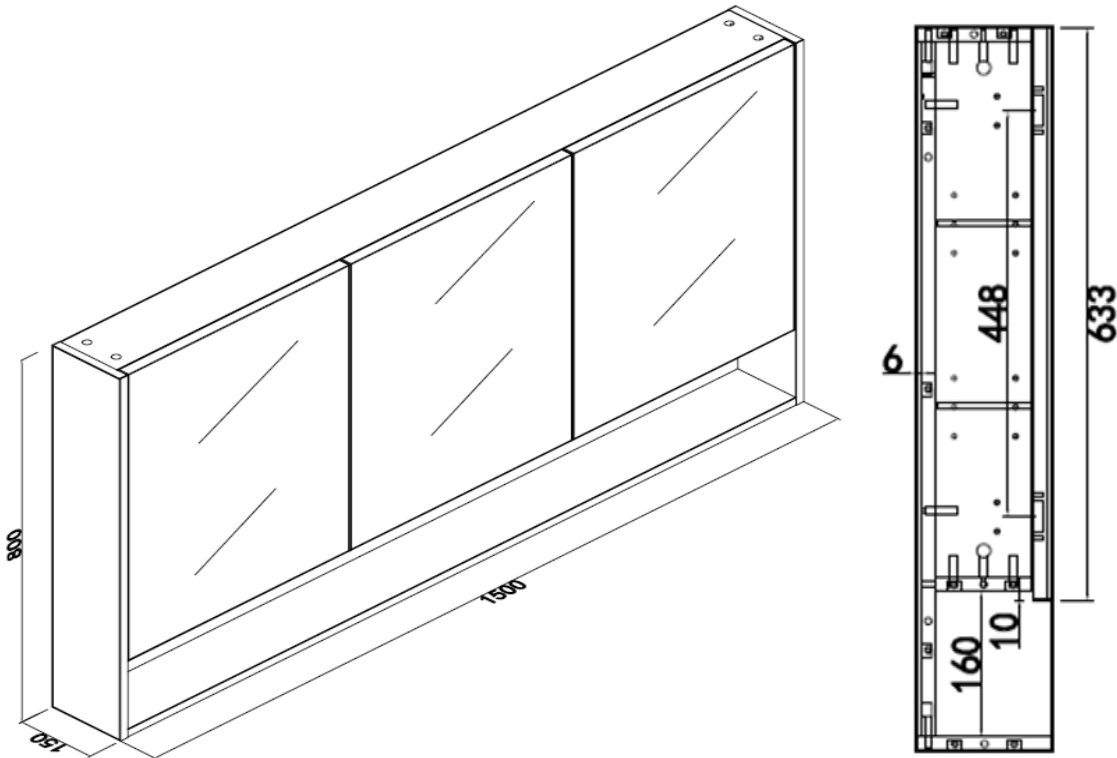

## RADLEY 1500 MIRROR

PRODUCT CODE	MRP150M18	STYLE	WALL HUNG
DIMENSIONS	1500X800X150	WARRANTY	12 MONTHS
BRAND	FREDERIC		
FINISH	M18 TIMBER FINISH ALSO AVAILABLE IN M73,M11, MW &MB FINISH		

Please note that these dimensions will vary by a few millimeters and DRJ AUSTRALIA PTY LTD is not liable if the installer uses the specifications to rough in, this is only a guide only. DRJ advises to have the DRJ product onsite when roughing in, this will assure the job is done correctly and accurately. Any information in regards to installation, please contact DRJ AUSTRALIA PTY LTD on: