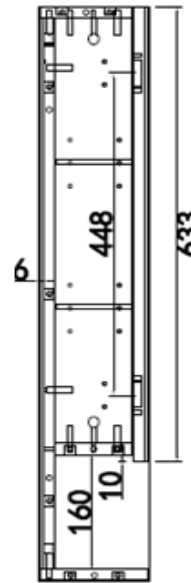

RADLEY 1200 MIRROR

PRODUCT CODE	MRP120M73	STYLE	WALL HUNG
DIMENSIONS	1200X800X150	WARRANTY	12 MONTHS
BRAND	FREDERIC		
FINISH	M73 TIMBER FINISH ALSO AVAILABLE IN M18,M11, MW &MB FINISH		

Please note that these dimensions will vary by a few millimeters and DRJ AUSTRALIA PTY LTD is not liable if the installer uses the specifications to rough in, this is only a guide only. DRJ advises to have the DRJ product onsite when roughing in, this will assure the job is done correctly and accurately. Any information in regards to installation, please contact DRJ AUSTRALIA PTY LTD on: