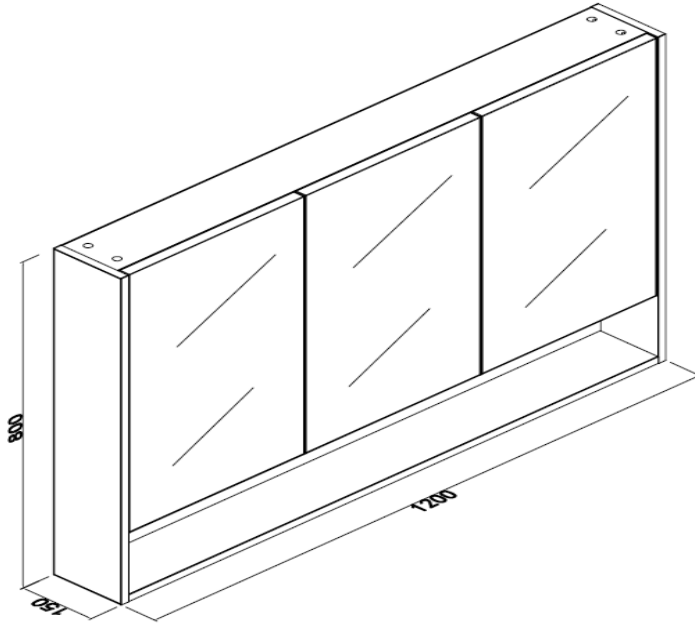

RADLEY 1200 MIRROR

PRODUCT CODE	MRP120M73	STYLE	WALL HUNG
DIMENSIONS	1200X800X150	WARRANTY	12 MONTHS
BRAND	FREDERIC		
FINISH	M73 TIMBER FINISH ALSO AVAILABLE IN M18,M11, MW &MB FINISH		

Please note that these dimensions will vary by a few millimeters and DRJ AUSTRALIA PTY LTD is not liable if the installer uses the specifications to rough in, this is only a guide only. DRJ advises to have the DRJ product onsite when roughing in, this will assure the job is done correctly and accurately. Any information in regards to installation, please contact DRJ AUSTRALIA PTY LTD on: