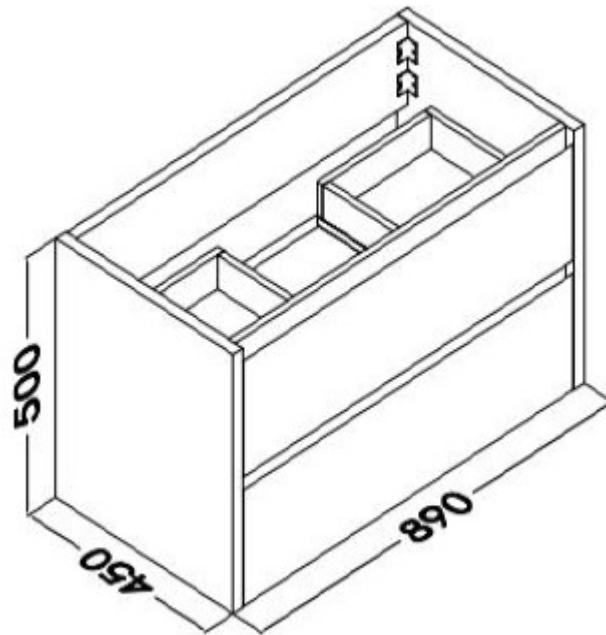

## LECCO 900

|              |                           |          |                            |
|--------------|---------------------------|----------|----------------------------|
| PRODUCT CODE | LWHC90W                   | WARRANTY | 1 YEAR PRODUCT REPLACEMENT |
| DIMENSIONS   | 890X450X500               | STYLE    | WALL HUNG                  |
| BRAND        | FREDERIC                  |          |                            |
| FINISH       | 2 PACK GLOSS WHITE FINISH |          |                            |