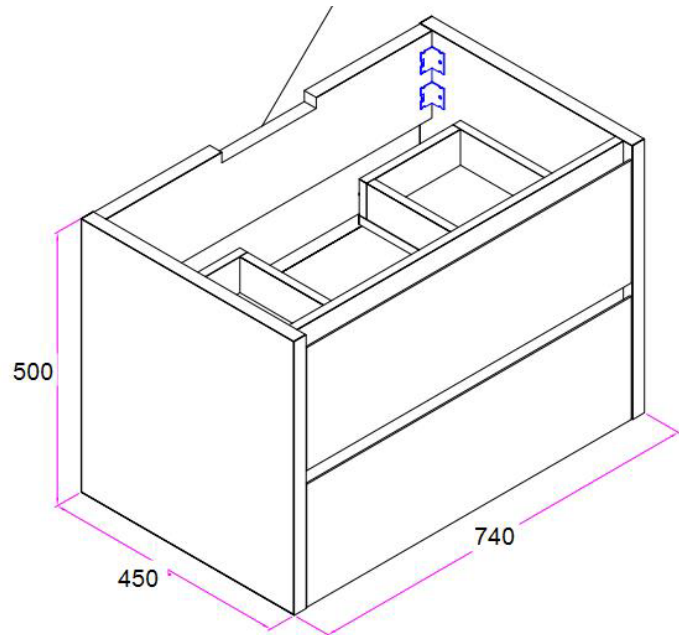

LECCO 750

PRODUCT CODE	LWHC75W	WARRANTY	1 YEAR PRODUCT REPLACEMENT
DIMENSIONS	740X450X500	STYLE	WALL HUNG
BRAND	FREDERIC		
FINISH	2 PACK GLOSS WHITE FINISH		

Please note that these dimensions will vary by a few millimeters and DRJ AUSTRALIA PTY LTD is not liable if the installer uses the specifications to rough in, this is only a guide only. DRJ advises to have the DRJ product onsite when roughing in, this will assure the job is done correctly and accurately. Any information in regards to installation, please contact DRJ AUSTRALIA PTY LTD on: