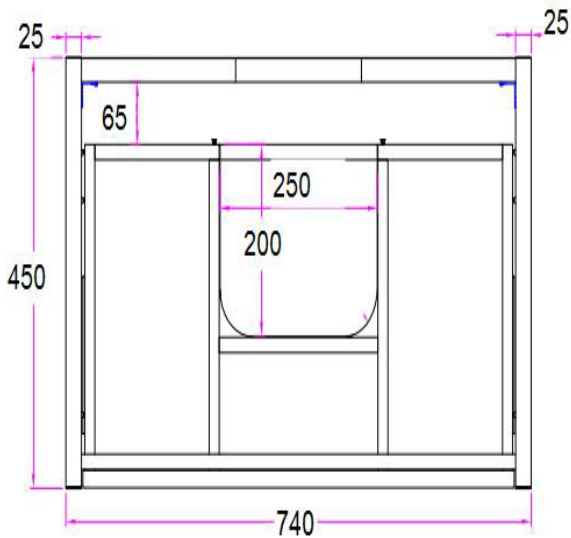

LECCO 750

PRODUCT CODE	LWHC75W	WARRANTY	1 YEAR PRODUCT REPLACEMENT
DIMENSIONS	740X450X500	STYLE	WALL HUNG
BRAND	FREDERIC		
FINISH	2 PACK GLOSS WHITE FINISH		

Please note that these dimensions will vary by a few millimeters and DRJ AUSTRALIA PTY LTD is not liable if the installer uses the specifications to rough in, this is only a guide only. DRJ advises to have the DRJ product onsite when roughing in, this will assure the job is done correctly and accurately. Any information in regards to installation, please contact DRJ AUSTRALIA PTY LTD on: