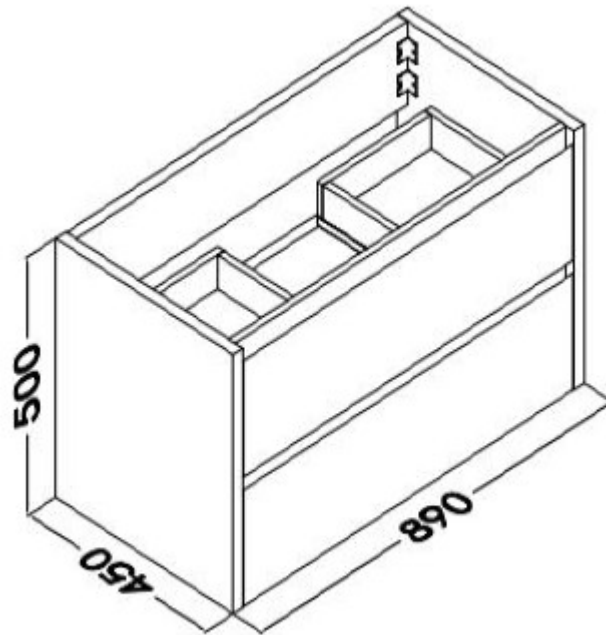

## LECCO 1500

PRODUCT CODE	LWHC15W	WARRANTY	1 YEAR PRODUCT REPLACEMENT
DIMENSIONS	1490X450X500	STYLE	WALL HUNG
BRAND	FREDERIC		
FINISH	2 PACK GLOSS WHITE FINISH		

Please note that these dimensions will vary by a few millimeters and DRJ AUSTRALIA PTY LTD is not liable if the installer uses the specifications to rough in, this is only a guide only. DRJ advises to have the DRJ product onsite when roughing in, this will assure the job is done correctly and accurately. Any information in regards to installation, please contact DRJ AUSTRALIA PTY LTD on: