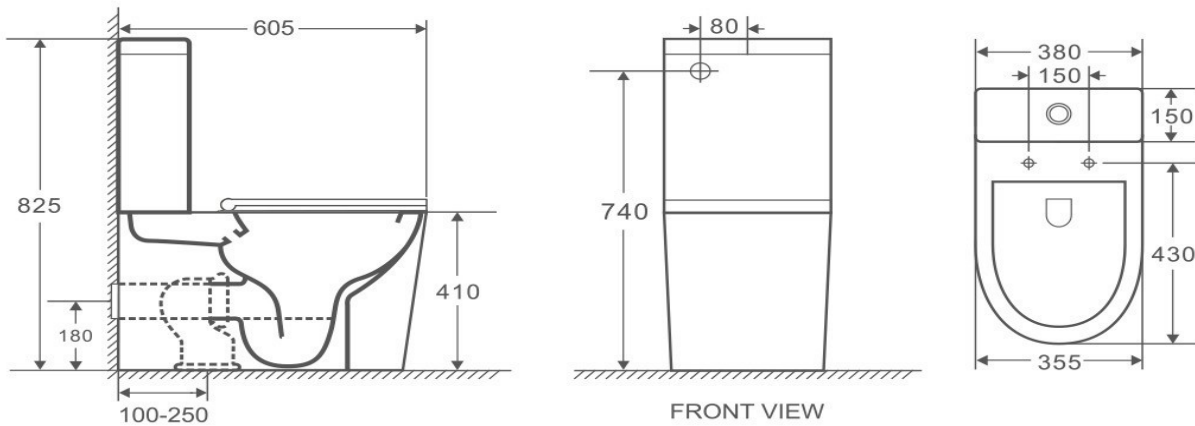

GRACE TOILET SUITE

| | | | |
|--------------|-------------|----------|-----------|
| PRODUCT CODE | LT2149AR | WARRANTY | 12 MONTHS |
| DIMENSIONS | 605X380X825 | | |
| BRAND | FREDERIC | | |
| FINISH | GLOSS WHITE | | |