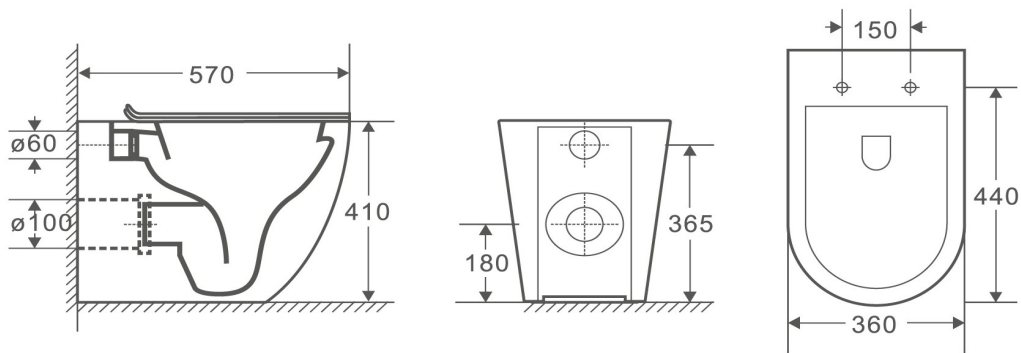

ZENA FLOOR PAN

PRODUCT CODE	LT2141DR	WARRANTY	12 MONTHS
DIMENSIONS	570X360X410		
BRAND	FREDERIC		
FINISH	GLOSS WHITE		

Please note that these dimensions will vary by a few millimeters and DRJ AUSTRALIA PTY LTD is not liable if the installer uses the specifications to rough in, this is only a guide only. DRJ advises to have the DRJ product onsite when roughing in, this will assure the job is done correctly and accurately. Any information in regards to installation, please contact DRJ AUSTRALIA PTY LTD on: