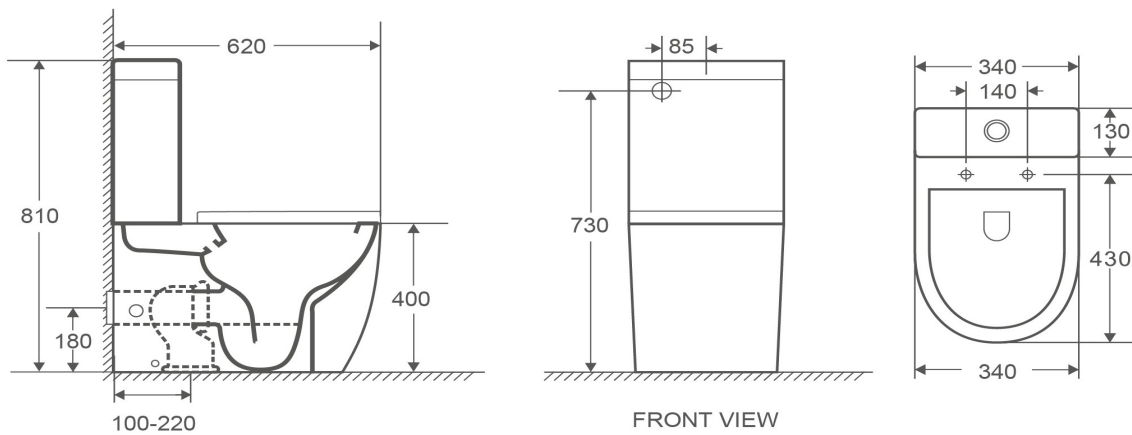

ZENA TOILET SUITE

PRODUCT CODE	LT2128AR	WARRANTY	12 MONTHS
DIMENSIONS	620X340X810		
BRAND	FREDERIC		
FINISH	GLOSS WHITE		

Please note that these dimensions will vary by a few millimeters and DRJ AUSTRALIA PTY LTD is not liable if the installer uses the specifications to rough in, this is only a guide only. DRJ advises to have the DRJ product onsite when roughing in, this will assure the job is done correctly and accurately. Any information in regards to installation, please contact DRJ AUSTRALIA PTY LTD on: