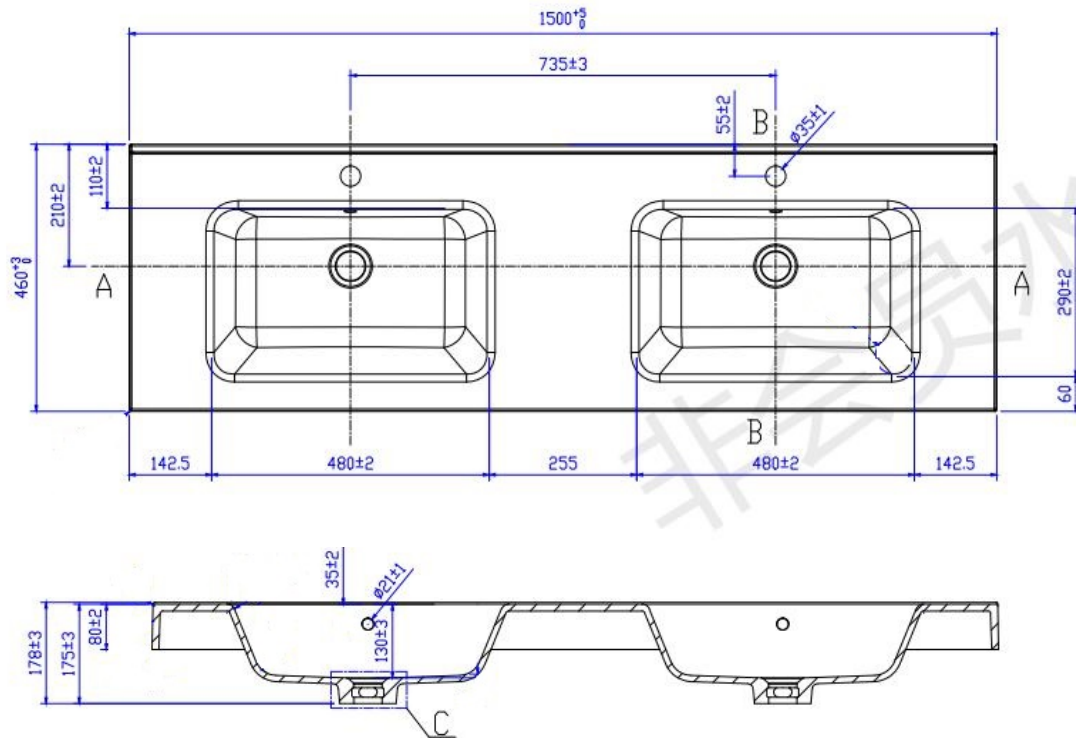

LECCO PLUS 1500 TOP

PRODUCT CODE	LPT15DB	WARRANTY	12 MONTHS
DIMENSIONS	1500X460X20	STYLE	TOP MOUNT
BRAND	FREDERIC		
FINISH	GLOSS WHITE		

Please note that these dimensions will vary by a few millimeters and DRJ AUSTRALIA PTY LTD is not liable if the installer uses the specifications to rough in, this is only a guide only. DRJ advises to have the DRJ product onsite when roughing in, this will assure the job is done correctly and accurately. Any information in regards to installation, please contact DRJ AUSTRALIA PTY LTD on: