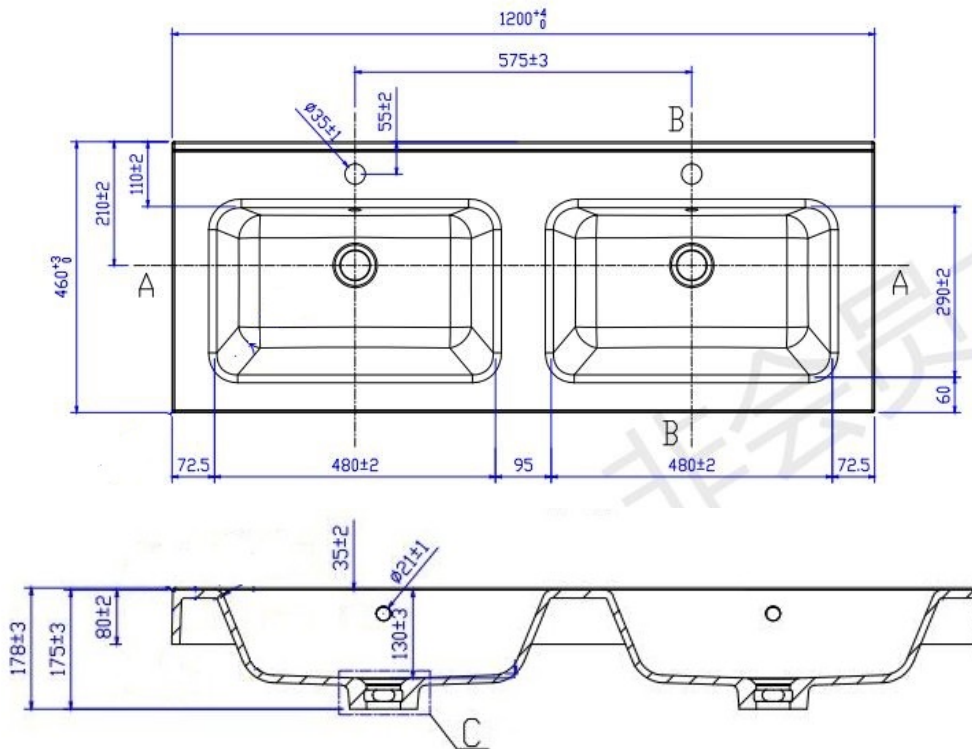

## LECCO PLUS 1200 TOP

PRODUCT CODE	LPT12DB	WARRANTY	12 MONTHS
DIMENSIONS	1200X460X20	STYLE	TOP MOUNT
BRAND	FREDERIC		
FINISH	GLOSS WHITE		

Please note that these dimensions will vary by a few millimeters and DRJ AUSTRALIA PTY LTD is not liable if the installer uses the specifications to rough in, this is only a guide only. DRJ advises to have the DRJ product onsite when roughing in, this will assure the job is done correctly and accurately. Any information in regards to installation, please contact DRJ AUSTRALIA PTY LTD on: