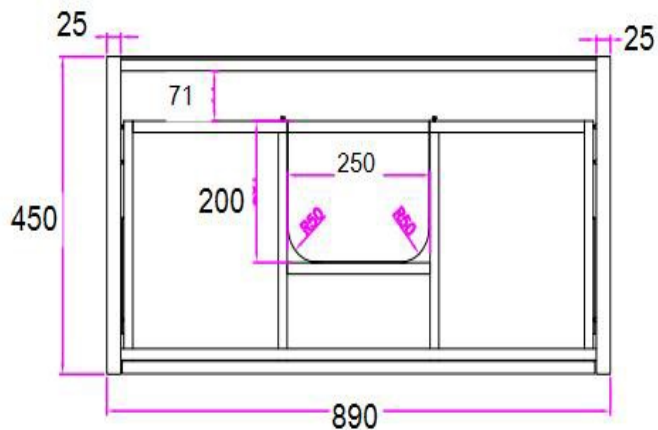

LECCO 900

PRODUCT CODE	LFC90W	WARRANTY	1 YEAR PRODUCT REPLACEMENT
DIMENSIONS	890X450X830	STYLE	FLOOR STANDING
BRAND	FREDERIC		
FINISH	2 PACK GLOSS WHITE FINISH		

Please note that these dimensions will vary by a few millimeters and DRJ AUSTRALIA PTY LTD is not liable if the installer uses the specifications to rough in, this is only a guide only. DRJ advises to have the DRJ product onsite when roughing in, this will assure the job is done correctly and accurately. Any information in regards to installation, please contact DRJ AUSTRALIA PTY LTD on: