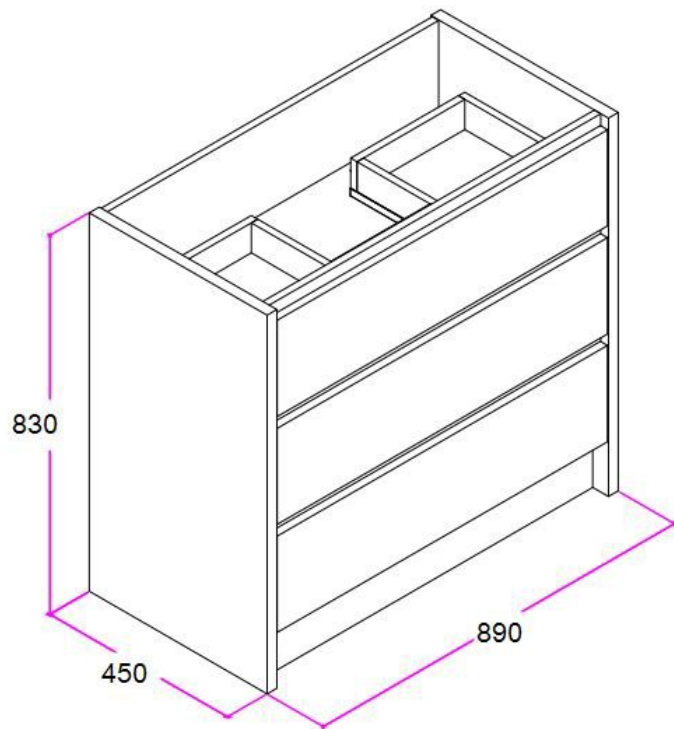

LECCO 900

PRODUCT CODE	LFC90W	WARRANTY	1 YEAR PRODUCT REPLACEMENT
DIMENSIONS	890X450X830	STYLE	FLOOR STANDING
BRAND	FREDERIC		
FINISH	2 PACK GLOSS WHITE FINISH		

Please note that these dimensions will vary by a few millimeters and DRJ AUSTRALIA PTY LTD is not liable if the installer uses the specifications to rough in, this is only a guide only. DRJ advises to have the DRJ product onsite when roughing in, this will assure the job is done correctly and accurately. Any information in regards to installation, please contact DRJ AUSTRALIA PTY LTD on: