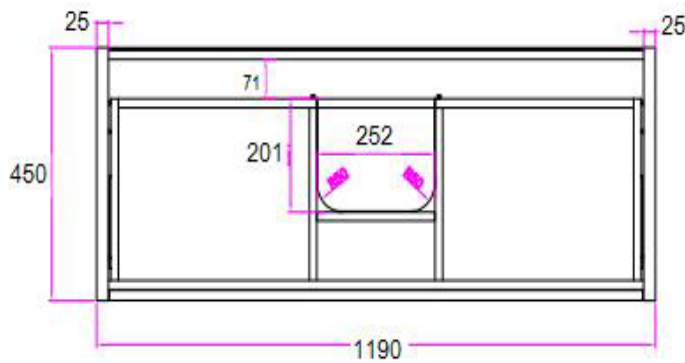

## LECCO 1200

PRODUCT CODE	LFC120W	WARRANTY	1 YEAR PRODUCT REPLACEMENT
DIMENSIONS	1190X450X830	STYLE	FLOOR STAND-ING
BRAND	FREDERIC		
FINISH	2 PACK GLOSS WHITE FINISH		

Please note that these dimensions will vary by a few millimeters and DRJ AUSTRALIA PTY LTD is not liable if the installer uses the specifications to rough in, this is only a guide only. DRJ advises to have the DRJ product onsite when roughing in, this will assure the job is done correctly and accurately. Any information in regards to installation, please contact DRJ AUSTRALIA PTY LTD on: