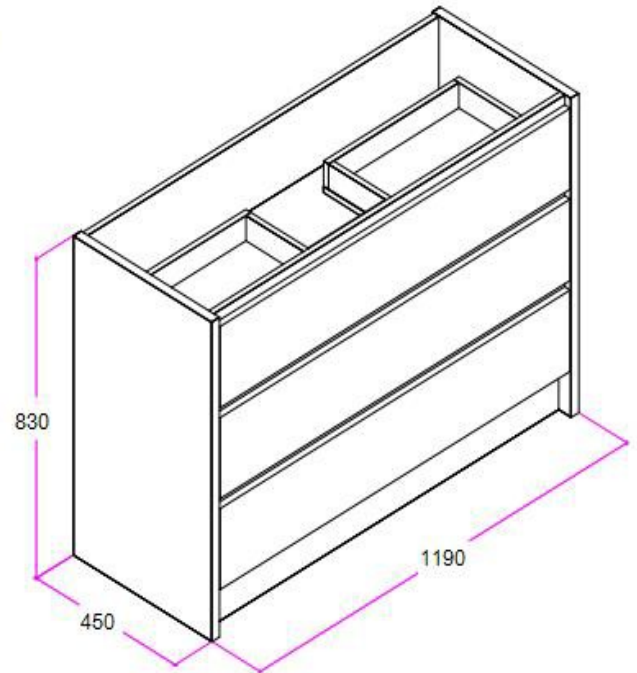

## LECCO 1200

PRODUCT CODE	LFC120W	WARRANTY	1 YEAR PRODUCT REPLACEMENT
DIMENSIONS	1190X450X830	STYLE	FLOOR STAND-ING
BRAND	FREDERIC		
FINISH	2 PACK GLOSS WHITE FINISH		

Please note that these dimensions will vary by a few millimeters and DRJ AUSTRALIA PTY LTD is not liable if the installer uses the specifications to rough in, this is only a guide only. DRJ advises to have the DRJ product onsite when roughing in, this will assure the job is done correctly and accurately. Any information in regards to installation, please contact DRJ AUSTRALIA PTY LTD on: