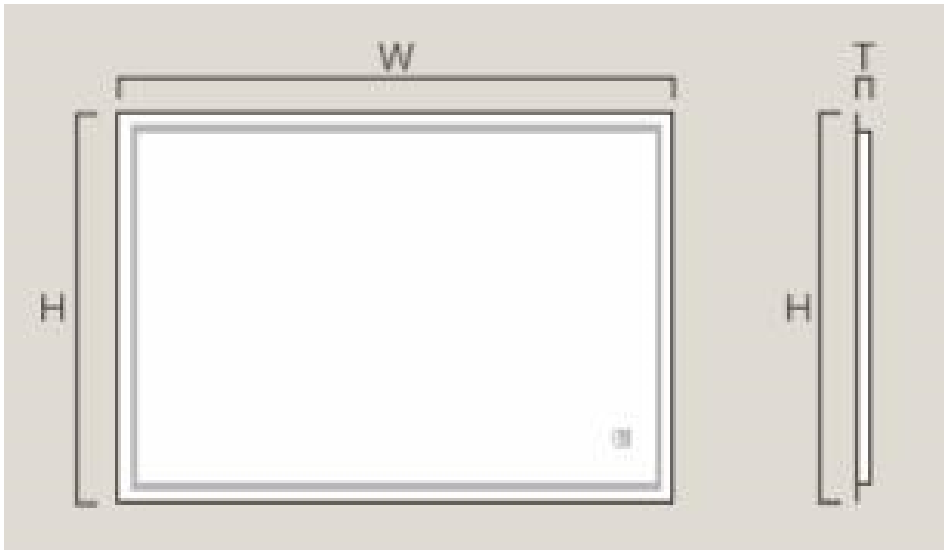

LED9070 MIRROR

T=30MM
W=900MM
H=700MM

PRODUCT CODE	LED9070	STYLE	BACKLIT WITH BORDER
DIMENSIONS	900X700X30	WARRANTY	12 MONTHS
BRAND	FREDERIC		

Please note that these dimensions will vary by a few millimeters and DRJ AUSTRALIA PTY LTD is not liable if the installer uses the specifications to rough in, this is only a guide only. DRJ advises to have the DRJ product onsite when roughing in, this will assure the job is done correctly and accurately. Any information in regards to installation, please contact DRJ AUSTRALIA PTY LTD on: