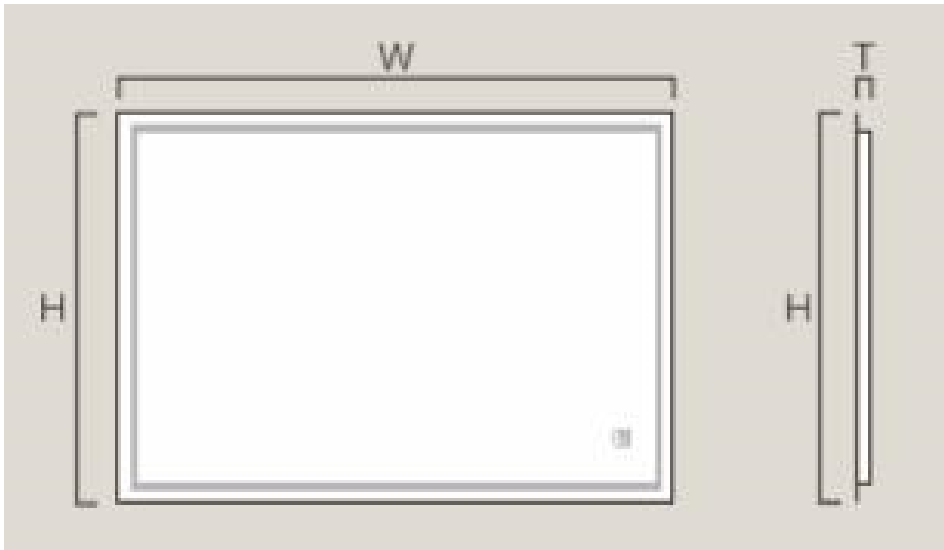

LED12070 MIRROR

T=30MM
W=1200MM
H=700MM

PRODUCT CODE	LED12070	STYLE	BACKLIT WITH BORDER
DIMENSIONS	1200X700X30	WARRANTY	12 MONTHS
BRAND	FREDERIC		

Please note that these dimensions will vary by a few millimeters and DRJ AUSTRALIA PTY LTD is not liable if the installer uses the specifications to rough in, this is only a guide only. DRJ advises to have the DRJ product onsite when roughing in, this will assure the job is done correctly and accurately. Any information in regards to installation, please contact DRJ AUSTRALIA PTY LTD on: