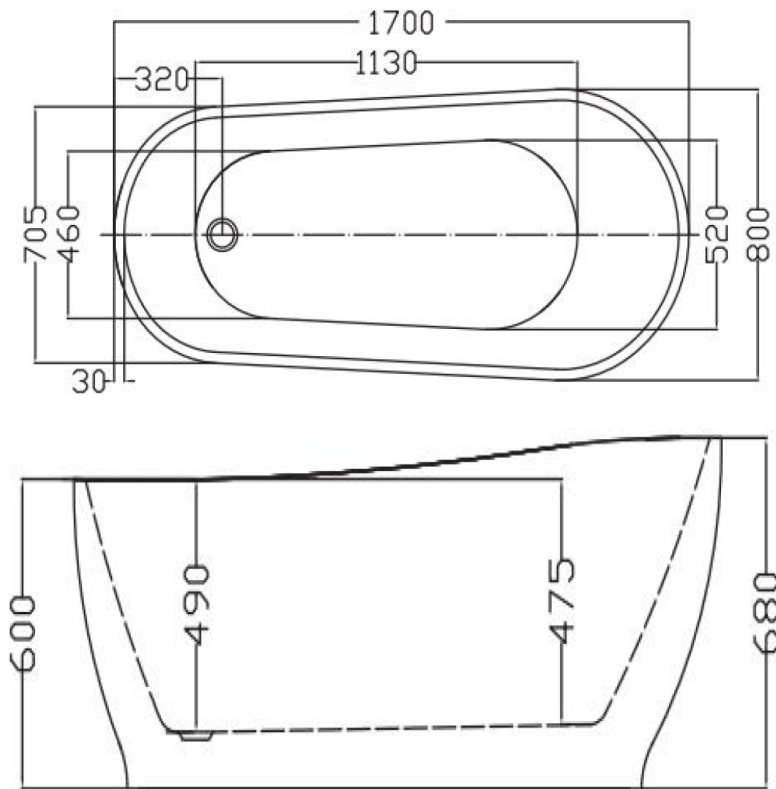

KINGSTON FREESTANDING BATH

PRODUCT CODE	KFSB17	STYLE	ISLAND
DIMENSIONS	1700X800X680	WARRANTY	5 YEAR PRODUCT REPLACEMENT & 1 YEAR PARTS & LABOR
BRAND	FREDERIC	MATERIAL	SANITARY GRADE 4MM GAUGE ACRYLIC
FINISH	WHITE GLOSS		
WASTE SIZE	40MM		

Please note that these dimensions will vary by a few millimeters and DRJ AUSTRALIA PTY LTD is not liable if the installer uses the specifications to rough in, this is only a guide only. DRJ advises to have the DRJ product onsite when roughing in, this will assure the job is done correctly and accurately. Any information in regards to installation, please contact DRJ AUSTRALIA PTY LTD on: