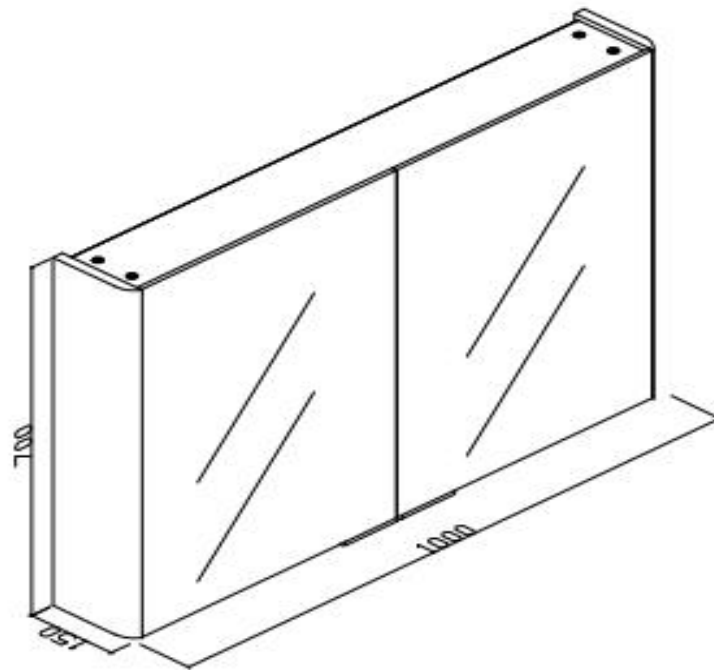

JAG MIRROR CABINET

PRODUCT CODE	JM100W	STYLE	CURVED WITH GLASS SHELVES
DIMENSIONS	1000X700X150	WARRANTY	12 MONTHS
BRAND	FREDERIC		
FINISH	2 PACK GLOSS		
	WHITE		

Please note that these dimensions will vary by a few millimeters and DRJ AUSTRALIA PTY LTD is not liable if the installer uses the specifications to rough in, this is only a guide only. DRJ advises to have the DRJ product onsite when roughing in, this will assure the job is done correctly and accurately. Any information in regards to installation, please contact DRJ AUSTRALIA PTY LTD on: