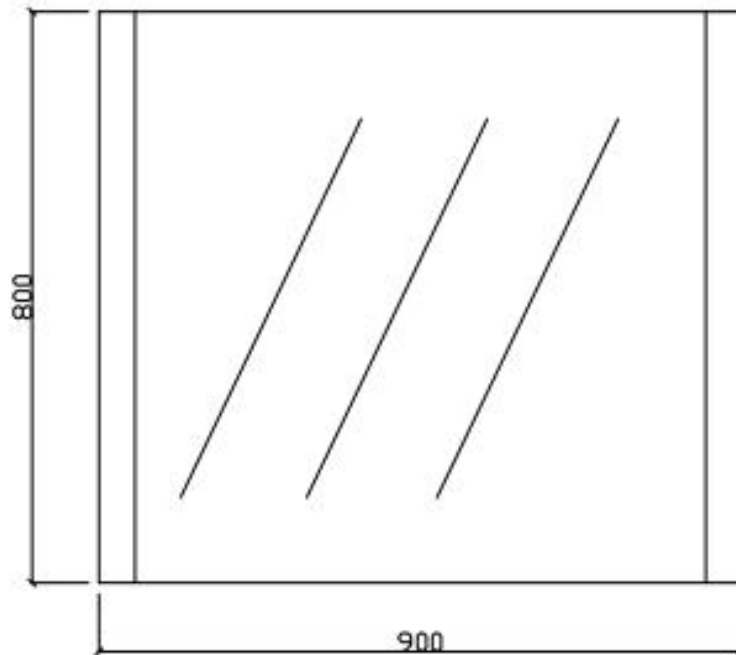

HEIDE 900 MIRROR

PRODUCT CODE	HM90W	STYLE	WHITE GLOSS BORDER
DIMENSIONS	900X800	WARRANTY	12 MONTHS
BRAND	FREDERIC		

Please note that these dimensions will vary by a few millimeters and DRJ AUSTRALIA PTY LTD is not liable if the installer uses the specifications to rough in, this is only a guide only. DRJ advises to have the DRJ product onsite when roughing in, this will assure the job is done correctly and accurately. Any information in regards to installation, please contact DRJ AUSTRALIA PTY LTD on: