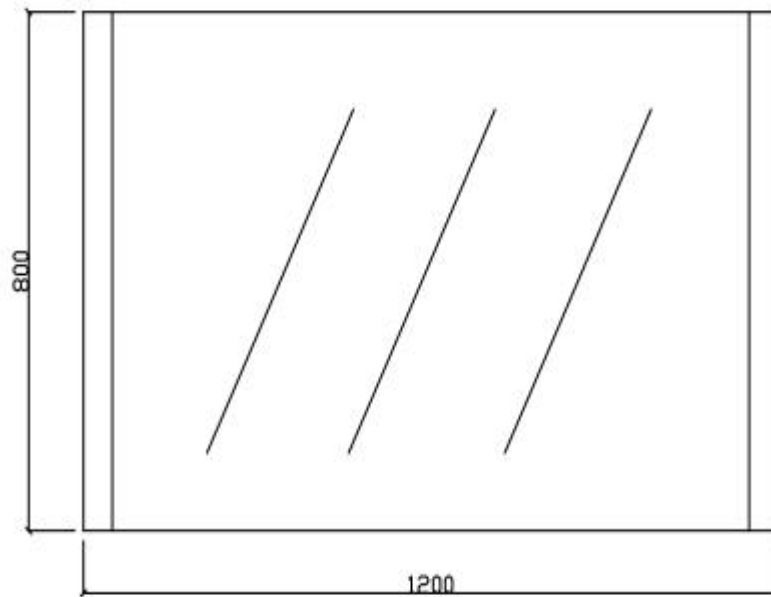

HEIDE 1200 MIRROR

PRODUCT CODE	HM120W	STYLE	WHITE GLOSS BORDER
DIMENSIONS	1200X800	WARRANTY	12 MONTHS
BRAND	FREDERIC		

Please note that these dimensions will vary by a few millimeters and DRJ AUSTRALIA PTY LTD is not liable if the installer uses the specifications to rough in, this is only a guide only. DRJ advises to have the DRJ product onsite when roughing in, this will assure the job is done correctly and accurately. Any information in regards to installation, please contact DRJ AUSTRALIA PTY LTD on: