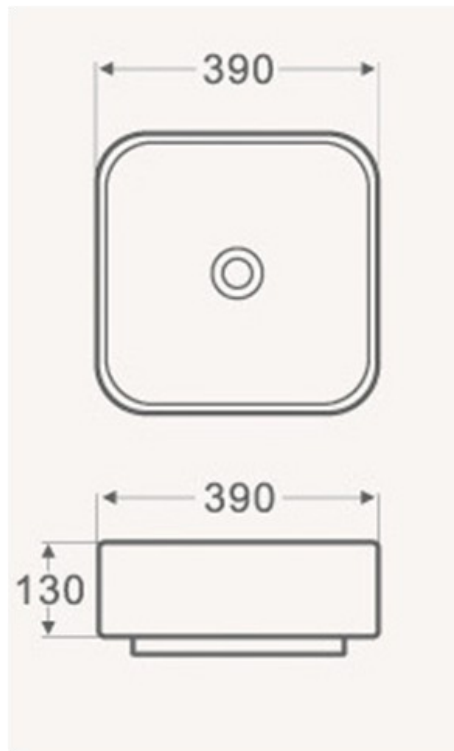

## ARDEN BASIN

PRODUCT CODE	FCB706	STYLE	ABOVE COUNTER
DIMENSIONS	390X390X130	WARRANTY	5 YEAR PRODUCT REPLACEMENT & 1 YEAR PARTS & LABOR
BRAND	FREDERIC	WASTE SIZE	32 mm
FINISH	WHITE GLOSS		
MATERIAL	CERAMIC		