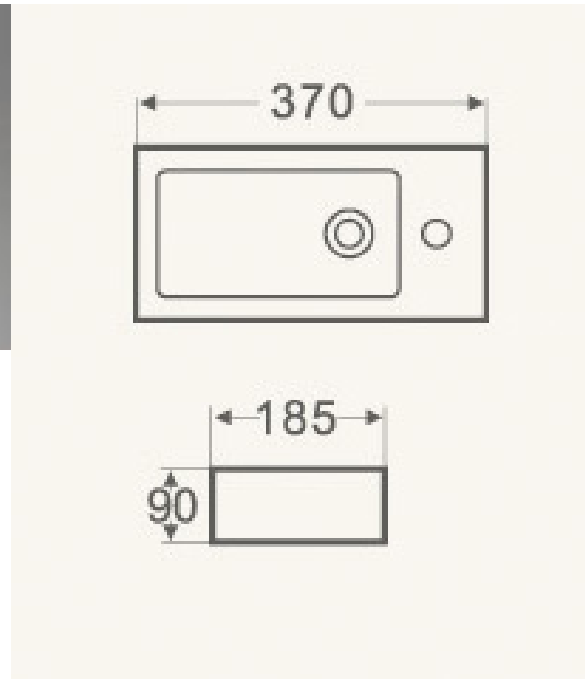

CHLOE BASIN

PRODUCT CODE	FCB5851	STYLE	WALL MOUNT
DIMENSIONS	370X185X90	WARRANTY	5 YEAR PRODUCT REPLACEMENT & 1 YEAR PARTS & LABOR
BRAND	FREDERIC	WASTE SIZE	32 mm
FINISH	WHITE GLOSS		
MATERIAL	CERAMIC		