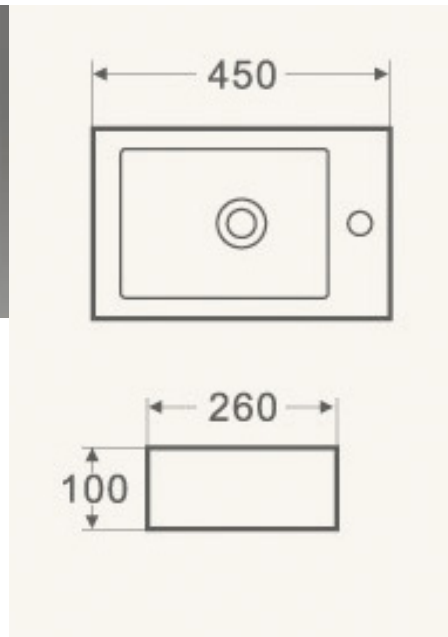

## ZOE BASIN

PRODUCT CODE	FCB5531	STYLE	WALL MOUNT
DIMENSIONS	460X260X100	WARRANTY	5 YEAR PRODUCT REPLACEMENT & 1 YEAR PARTS & LABOR
BRAND	FREDERIC	WASTE SIZE	32 mm
FINISH	WHITE GLOSS		
MATERIAL	CERAMIC		