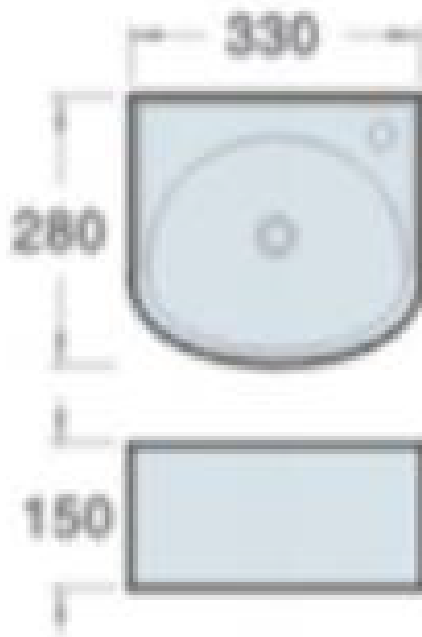

## FARROW BASIN

PRODUCT CODE	FCB551	STYLE	WALL MOUNT
DIMENSIONS	330X290X140	WARRANTY	5 YEAR PRODUCT REPLACEMENT & 1 YEAR PARTS & LABOR
BRAND	FREDERIC	WASTE SIZE	32 mm
FINISH	WHITE GLOSS		
MATERIAL	CERAMIC		