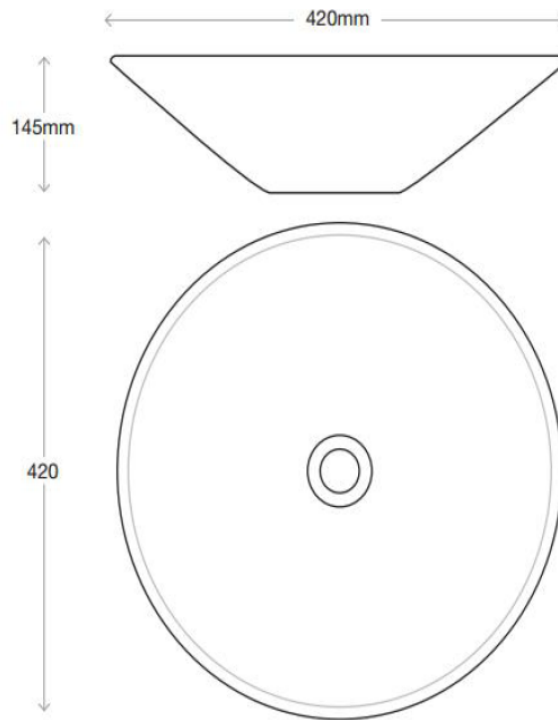

## BIANCA BASIN

PRODUCT CODE	FCB370	STYLE	ABOVE COUNTER
DIMENSIONS	420X420X145	WARRANTY	5 YEAR PRODUCT REPLACEMENT & 1 YEAR PARTS & LABOR
BRAND	FREDERIC	WASTE SIZE	32 mm
FINISH	WHITE GLOSS		
MATERIAL	CERAMIC		