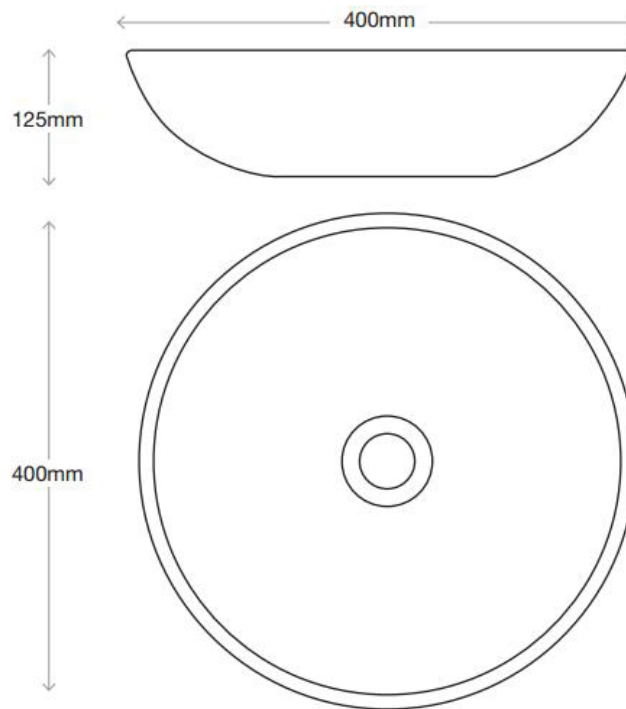

COOPER BASIN

| | | | |
|--------------|-------------|------------|---|
| PRODUCT CODE | FCB340 | STYLE | ABOVE COUNTER |
| DIMENSIONS | 400X400X125 | WARRANTY | 5 YEAR PRODUCT REPLACEMENT & 1 YEAR PARTS & LABOR |
| BRAND | FREDERIC | WASTE SIZE | 32 mm |
| FINISH | WHITE GLOSS | | |
| MATERIAL | CERAMIC | | |