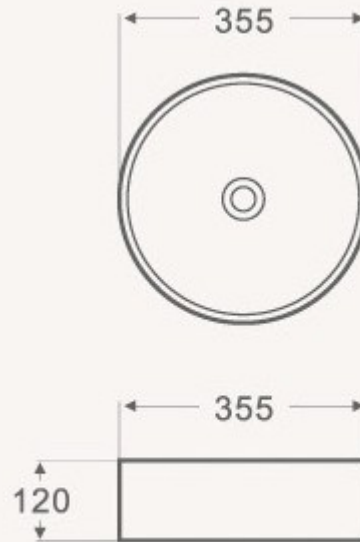

TONDO BASIN

PRODUCT CODE	FCB3340	STYLE	ABOVE COUNTER
DIMENSIONS	355X355X120	WARRANTY	5 YEAR PRODUCT REPLACEMENT & 1 YEAR PARTS & LABOR
BRAND	FREDERIC	WASTE SIZE	32 mm
FINISH	GLOSS WHITE		
MATERIAL	CERAMIC		