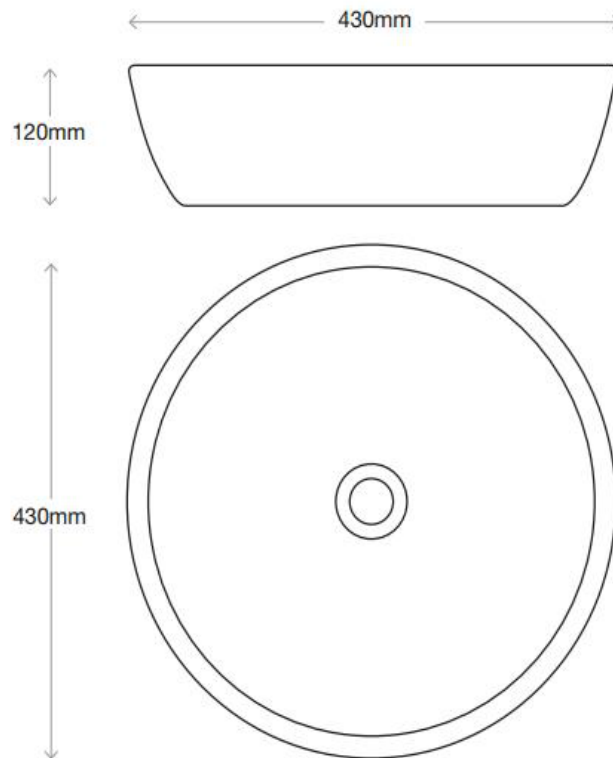

SEBATINI BASIN

PRODUCT CODE	FCB320	STYLE	ABOVE COUNTER
DIMENSIONS	415X415X115	WARRANTY	5 YEAR PRODUCT REPLACEMENT & 1 YEAR PARTS & LABOR
BRAND	FREDERIC	WASTE SIZE	32 mm
FINISH	WHITE GLOSS		
MATERIAL	CERAMIC		