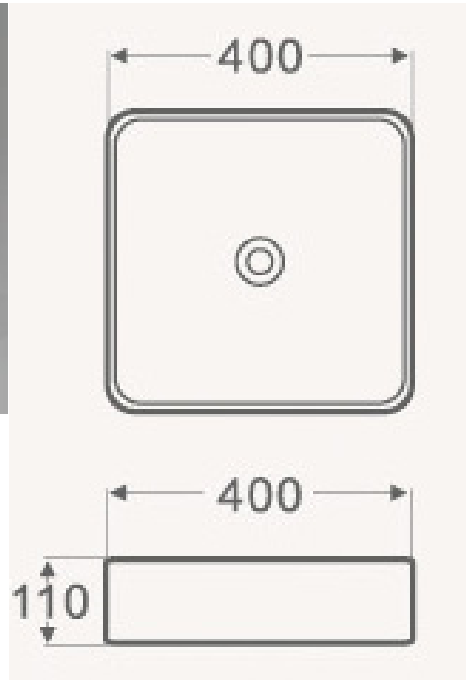

## PIAZZO MATT WHITE BASIN

PRODUCT CODE	FCB2790MW	STYLE	ABOVE COUNTER
DIMENSIONS	400X400X110	WARRANTY	5 YEAR PRODUCT REPLACEMENT & 1 YEAR PARTS & LABOR
BRAND	FREDERIC	WASTE SIZE	32 mm
FINISH	MATT WHITE		
MATERIAL	CERAMIC		