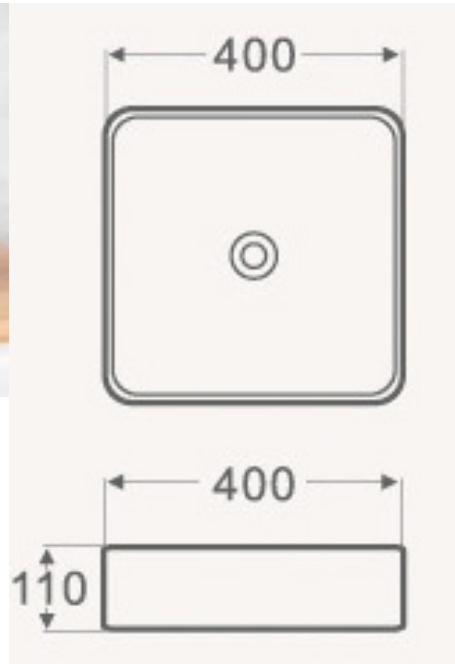

PIAZZO MATT BLACK BASIN

PRODUCT CODE	FCB2790MB	STYLE	ABOVE COUNTER
DIMENSIONS	400X400X110	WARRANTY	5 YEAR PRODUCT REPLACEMENT & 1 YEAR PARTS & LABOR
BRAND	FREDERIC	WASTE SIZE	32 mm
FINISH	MATT BLACK		
MATERIAL	CERAMIC		