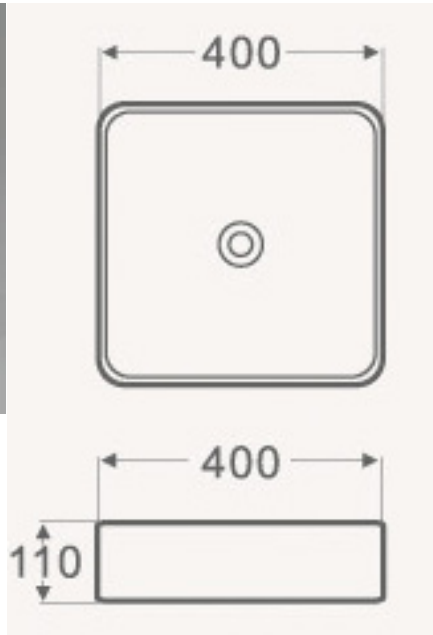

PIAZZO BASIN

| | | | |
|--------------|-------------|------------|---|
| PRODUCT CODE | FCB2790 | STYLE | ABOVE COUNTER |
| DIMENSIONS | 400X400X110 | WARRANTY | 5 YEAR PRODUCT REPLACEMENT & 1 YEAR PARTS & LABOR |
| BRAND | FREDERIC | WASTE SIZE | 32 mm |
| FINISH | GLOSS WHITE | | |
| MATERIAL | CERAMIC | | |