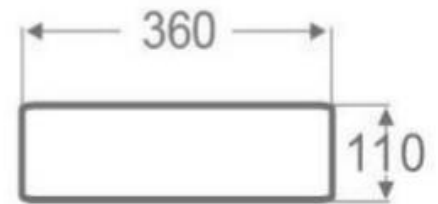

MILANO BASIN

PRODUCT CODE	FCB2780	STYLE	ABOVE COUNTER
DIMENSIONS	360X360X110	WARRANTY	5 YEAR PRODUCT REPLACEMENT & 1 YEAR PARTS & LABOR
BRAND	FREDERIC	WASTE SIZE	32 mm
FINISH	WHITE GLOSS		
MATERIAL	CERAMIC		