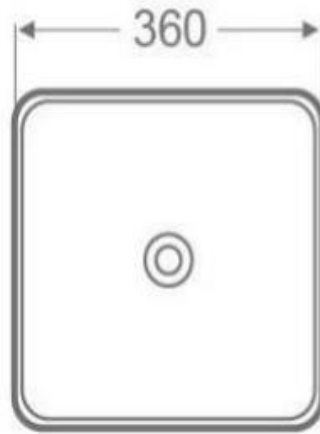

MILANO BASIN

PRODUCT CODE	FCB2780	STYLE	ABOVE COUNTER
DIMENSIONS	360X360X110	WARRANTY	5 YEAR PRODUCT REPLACEMENT & 1 YEAR PARTS & LABOR
BRAND	FREDERIC	WASTE SIZE	32 mm
FINISH	WHITE GLOSS		
MATERIAL	CERAMIC		